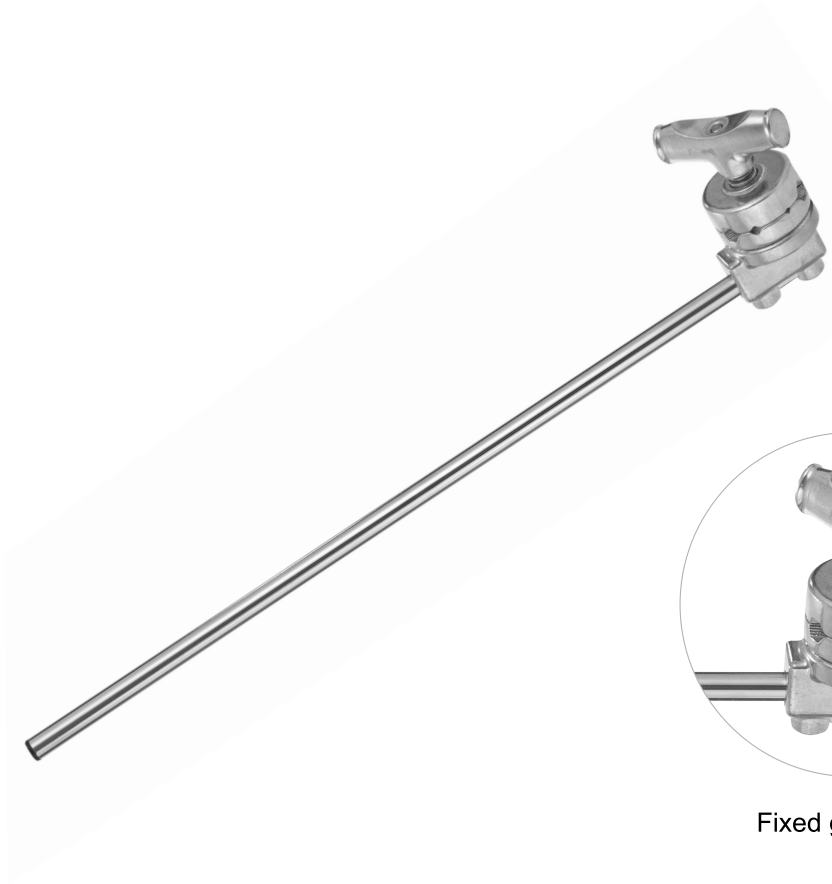

20ARM

20" Extension Arm Silver

Fixed grip head.

Specifications

1.19kg / 2.6lb

 Net Weight