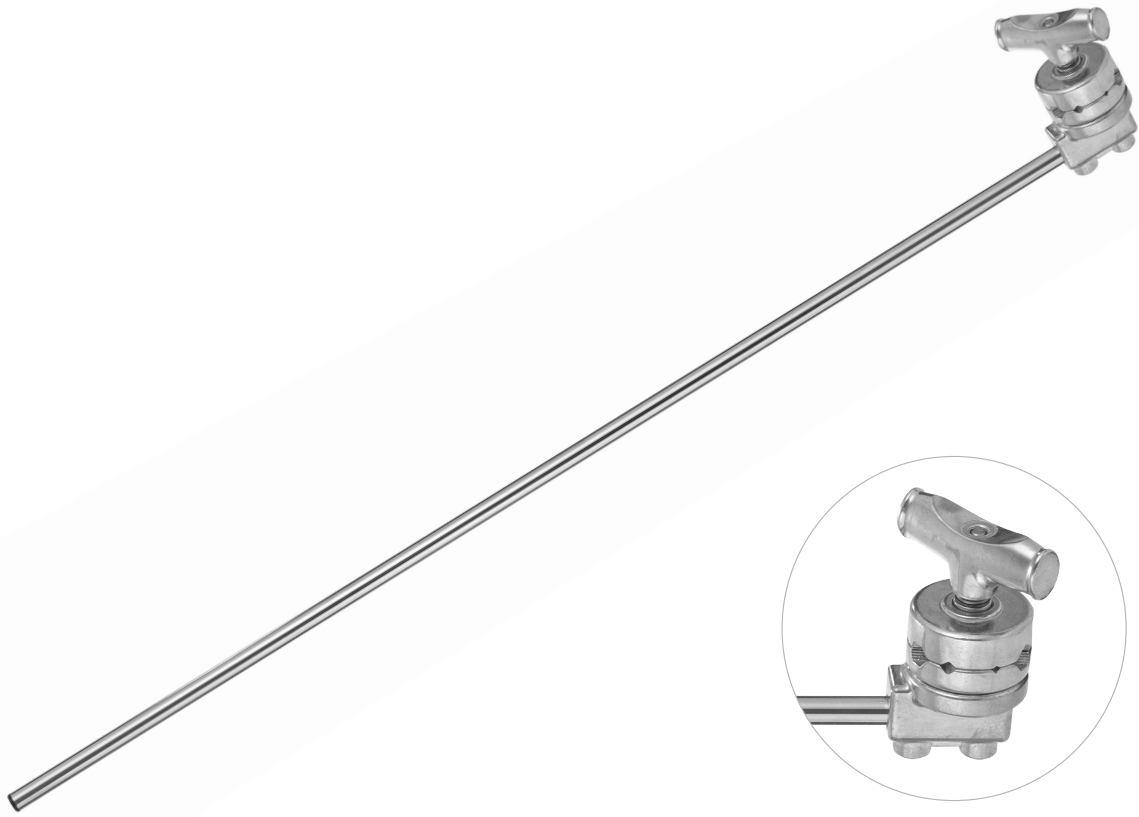

40ARM

40" Extension Arm Silver

Fixed grip head.

Specifications

1.26kg / 2.8lb

 Net Weight