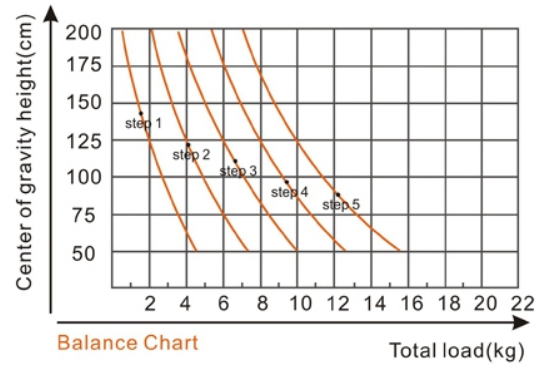

The magic life in the image world

E-IMAGE

7087H 100mm Fluid Head

-  100mm
-  12.0kg
26.5lbs
-  3.0kg
6.6lbs
-  0-7

FEATURES

7 plus 0 grades of pan & tilt drag

5 plus 0 steps of counterbalance

Quick install plate

Bubble level

SPECIFICATIONS

Model	7087H
 Payload Range	6.0-12.0kg / 13.2-26.5lbs
 Counterbalance Range	0-5
 Grades Of Pan Drag	0-7
 Grades Of Tilt Drag	0-7
 Tilt Range	-60°/+90°
 Temperature Range	-30°C~+60°C
 Bowl Size	100mm
 Net Weight	3.0kg / 6.6lbs