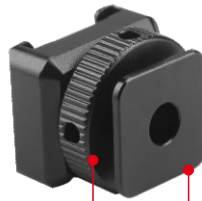

The magic life in the image world

E-IMAGE

APM-07

E-IMAGE APM-07 cold shoe mount adapter resolves loose attachment problems between lavalier wireless microphone receivers and camera hot shoe mounts or video. Fully compatible with DJI wireless lavalier microphone receiver, and compatible with other brand cold shoe microphone receivers.

STANDARD COLD SHOE MOUNT

Compatible with DJI rode and various brands of microphone receivers.

For Rode

For SYNCO

For Saramonic

For Comica

COLD SHOE MOUNT FOR WIRELESS MICROPHONE RECEIVER

Achieves a secure connection on cameras and video cages.

Thumbscrew Cold Shoe Base

Cold Shoe Mount

Specifications

Model	APM-07
Net Weight	19g / 0.04lbs
Material	Aluminum