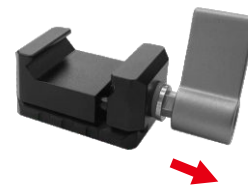

The magic life in the image world

E-IMAGE

APM-08

E-IMAGE APM-08 quick release clamp is a standard nato clamp designed to attach a variety of accessories, such as cold shoe, magic arm, monitor, ball head, led light microphone and so on for quick lock and release to makes your set up quick release.

This clamp designed to attach a variety of accessories, such as cold shoe, articulating arm, monitor, clamp range from 15-23mm.

Lock knob with pull out design for 360 degree adjustment, lock easily.

With 1/4"-20 and 3/8"-16 threaded holes and ARRI-Style locating holes on the top to attach a variety of accessories.