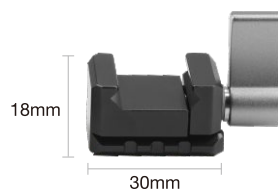

The magic life in the image world

E-IMAGE

APM-08

E-IMAGE APM-08 quick release clamp is a standard nato clamp designed to attach a variety of accessories, such as cold shoe, magic arm, monitor, ball head, led light microphone and so on for quick lock and release to makes your set up quick release.

This clamp designed to attach a variety of accessories, such as cold shoe, articulating arm, monitor, clamp range from 15-23mm.

Lock knob with pull out design for 360 degree adjustment, lock easily.

With 1/4"-20 and 3/8"-16 threaded holes and ARRI-Style locating holes on the top to attach a variety of accessories.