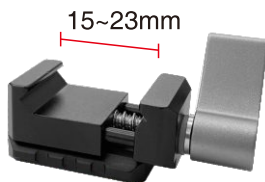

The magic life in the image world

E-IMAGE

APM-08

E-IMAGE APM-08 quick release clamp is a standard nato clamp designed to attach a variety of accessories, such as cold shoe, magic arm, monitor, ball head, led light microphone and so on for quick lock and release to makes your set up quick release.

This clamp designed to attach a variety of accessories, such as cold shoe, articulating arm, monitor, clamp range from 15-23mm.

Lock knob with pull out design for 360 degree adjustment, lock easily.

With 1/4"-20 and 3/8"-16 threaded holes and ARRI-Style locating holes on the top to attach a variety of accessories.

Specifications

Model	APM-08
Net Weight	19g / 0.04lbs
Material	Aluminum