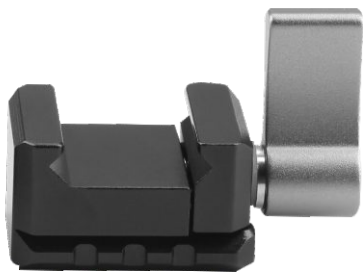

The magic life in the image world

E-IMAGE

APM-08

E-IMAGE APM-08 quick release clamp is a standard nato clamp designed to attach a variety of accessories, such as cold shoe, magic arm, monitor, ball head, led light microphone and so on for quick lock and release to makes your set up quick release.

This clamp designed to attach a variety of accessories, such as cold shoe, articulating arm, monitor, clamp range from 15-23mm.

Lock knob with pull out design for 360 degree adjustment, lock easily.

With 1/4"-20 and 3/8"-16 threaded holes and ARRI-Style locating holes on the top to attach a variety of accessories.

Specifications

Model	APM-08
Net Weight	19g / 0.04lbs
Material	Aluminum