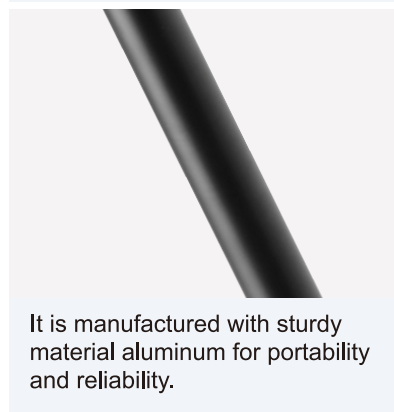

The magic life in the image world

E-IMAGE

BA09P 9 Feet Aluminum Telescoping Boom Pole With Cable

E-IMAGE new series boom pole with integrated XLR cable, it is lightweight and durable boom pole solution for ENG, EFP, and other field recording applications. It features a fully extended length 71",102",138 "and 197".With 3/8"-16 and 1/4"-20 threads available to provide compatibility with a broad range of mounts.

Specifications

	Min. Height	90,5cm / 35,6in
	Max. Length	259,5cm / 102,2in
	Max. Dia	3,2cm / 1,3in
	Sections	4
	Net Weight	1070g / 2,4lb

Features

The integrated coiled XLR cable smoothly extends and retracts with the telescoping tubes.

Side-mounted three-pin XLR connection.

Internal coiled XLR cable and connection at the base.

Padded foam makes you feel comfortable during operation.

It is manufactured with sturdy material aluminum for portability and reliability.