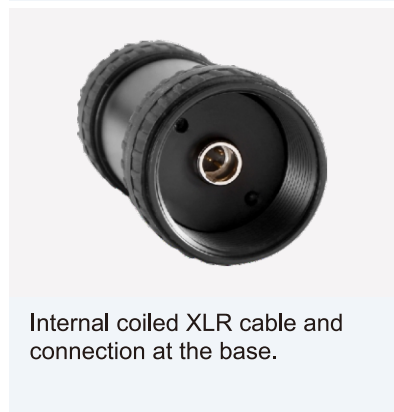

The magic life in the image world

E-IMAGE

BA09P 9 Feet Aluminum Telescoping Boom Pole With Cable

E-IMAGE new series boom pole with integrated XLR cable, it is lightweight and durable boom pole solution for ENG, EFP, and other field recording applications. It features a fully extended length 71",102",138 "and 197".With 3/8"-16 and 1/4"-20 threads available to provide compatibility with a broad range of mounts.

Specifications

	Min. Height	90,5cm / 35,6in
	Max. Length	259,5cm / 102,2in
	Max. Dia	3,2cm / 1,3in
	Sections	4
	Net Weight	1070g / 2,4lb

Features

The integrated coiled XLR cable smoothly extends and retracts with the telescoping tubes.

Side-mounted three-pin XLR connection.

Internal coiled XLR cable and connection at the base.

Padded foam makes you feel comfortable during operation.

It is manufactured with sturdy material aluminum for portability and reliability.