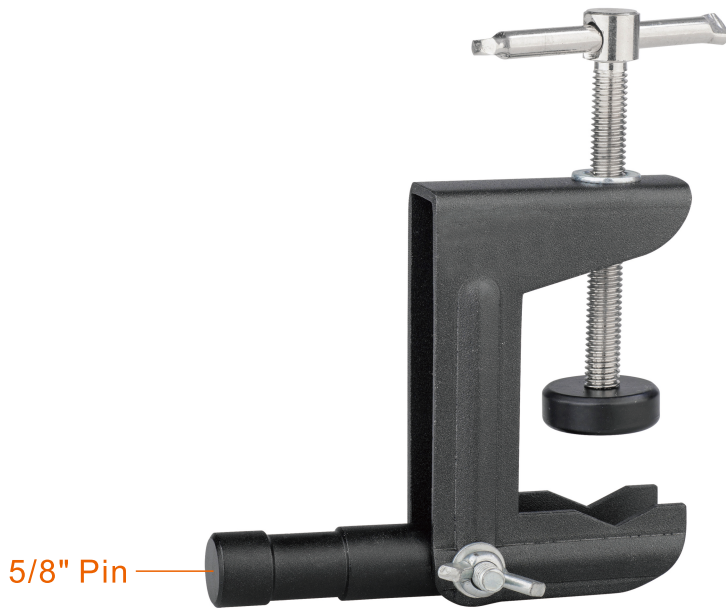

C-007

Clamp with Baby Pin 5/8" Pin & 1/4"-20 Female Thread

5/8" Pin

1/4"-20 Female Thread

Specifications

1.4kg / 0.3lb

Max.Clamping Length

55mm / 2.2in