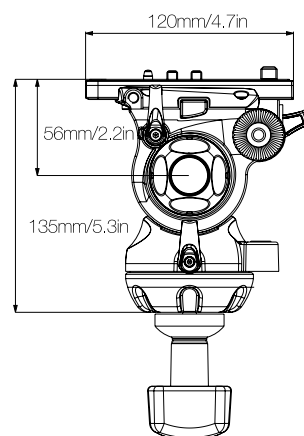

What's included:

Head	GH03
Tripod	AT7402A
Packing	SC-1 Carry bag

GH03 75mm Fluid Head

The E-Image GH03 fluid head with 75mm ball supports cameras and accessories weighing up to 5kg (11lbs). The GH03 head features an easy lock baseplate system that combines the balance adjustment of a sliding baseplate with the ease of a quick release system. It provides a fixed counterbalance settings that helps the fluid head support loads up to 5kg (11lbs) and won't force you to fight the head when working with lightweight camera systems.

Features

Continuous adjustable of tilt drag.

GP1 quick release plate.

A built-in bubble level to assist balancing.

Additional 1/4"-20 screw hole for articulating accessories.

Specifications

	Payload	5.0kg / 11.0lbs
	Counterbalance	Fixed
	Grades of pan drag	Fixed
	Grades of tilt drag	Continuous adjustable

	Tilt range	-80°~+90°
	Temperature range	-40°C~+80°C
	Net weight	1.3kg / 2.9lbs
	Bowl size	75mm

Counterbalance Graph

AT7402A 75mm Video Tripod

The AT7402A 2-stage aluminum tripod legs with 75mm bowl base, support payload up to 40kg (88lbs) and provide 66-149cm (26-58.7in) working height range. Designed with a fixed mid-level spreader, dual foot spikes with removable anti-slip pads and rotary leg locks for flexible and stable operations. It also includes an integrated leg wrap bungee and clip for your safe and convenient carrying.

75mm bowl size.

Ergonomic hand locking knob.

High quality aluminum tube.

Fixed middle spreader adding extra stability.

Spike foot & big rubber are both available.

Specifications:

Payload	40.0kg / 88.0lbs
Height range	66.0-149.0cm / 26.0-58.7in
Transport length	70.0cm / 27.6in
Net weight	3.6kg / 7.9lbs
Bowl size	75mm
Sections	3
Material	Aluminum