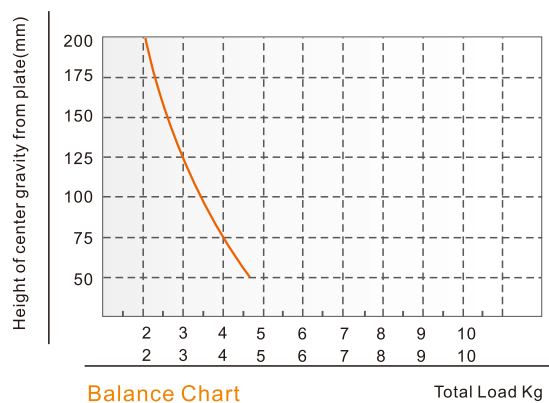

Features

Continuous adjustable of tilt drag.

GP1 quick release plate.

A built-in bubble level to assist balancing.

Additional 1/4"-20 screw hole for articulating accessories.

Specifications

	Payload	5.0kg / 11.0lbs
	Counterbalance	Fixed
	Grades of pan drag	Fixed
	Grades of tilt drag	Continuous adjustable

	Tilt range	-80°~+90°
	Temperature range	-40°C~+80°C
	Net weight	1.3kg / 2.9lbs
	Bowl size	75mm

Counterbalance Graph

AT7402A 75mm Video Tripod

The AT7402A 2-stage aluminum tripod legs with 75mm bowl base, support payload up to 40kg (88lbs) and provide 66-149cm (26-58.7in) working height range. Designed with a fixed mid-level spreader, dual foot spikes with removable anti-slip pads and rotary leg locks for flexible and stable operations. It also includes an integrated leg wrap bungee and clip for your safe and convenient carrying.

75mm bowl size.

Ergonomic hand locking knob.

High quality aluminum tube.

Fixed middle spreader adding extra stability.

Spike foot & big rubber are both available.

Specifications:

Payload	40.0kg / 88.0lbs
Height range	66.0-149.0cm / 26.0-58.7in
Transport length	70.0cm / 27.6in
Net weight	3.6kg / 7.9lbs
Bowl size	75mm
Sections	3
Material	Aluminum