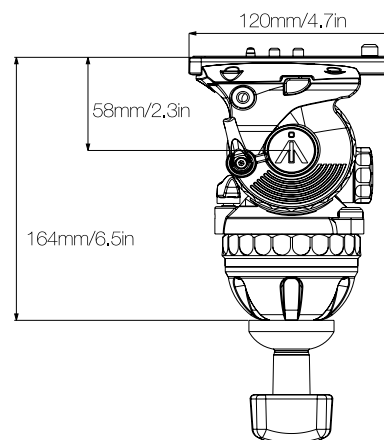

Specifications

	Payload	1.0-6.0kg / 2.2-13.2lbs
	Counterbalance	0-5
	Grades of pan drag	0-3
	Grades of tilt drag	0-3

	Tilt range	-70°~+90°
	Temperature range	-40°C~+80°C
	Net weight	2.0kg / 4.4lbs
	Bowl size	75mm

Counterbalance Graph

Balance Chart

Total Load Kg

GA752 75mm Video Tripod

The E-IMAGE GA752 two stages aluminum tripod supports a payload weighing up to 88lbs. It is made of lightweight aluminum has a 75mm bowl and the legs are a twin tube design with two stages. The Mono-Lock feature allows for quick height adjustments of both stages with one twist. An adjustable mid-level spreader provides extra security and stability.

75mm bowl size.

40 kg
Payload

Ergonomic hand locking knob.

1 Lock 2

The Mono-Lock feature allows for quick height adjustments of both stages with one twist.

High quality aluminum tube.

Adjustable middle spreader adding extra stability.

Spike foot & big rubber are both available.

Specifications:

Payload	40.0kg / 88.0lbs
Height range	63.5-157.0cm / 25.0-61.8in
Transport length	72.0cm / 28.3in
Net weight	3.6kg / 7.9lbs
Bowl size	75mm
Sections	3
Material	Aluminum