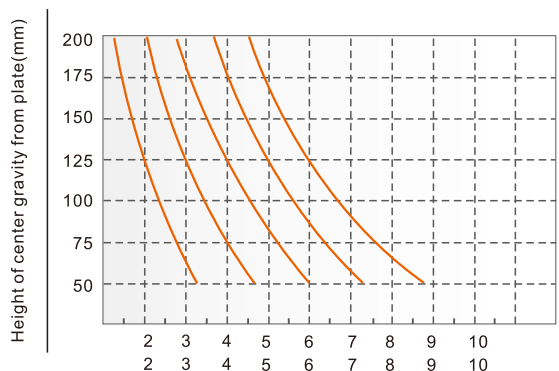

Counterbalance Graph

Balance Chart

Total Load Kg