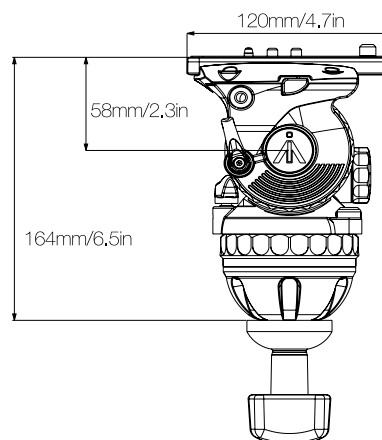

GH06 75mm Fluid Head

With its 6kg(13lbs) capacity and compact size, the EIMAGE GH06 Fluid head is ideal for supporting handheld size of DV, DVCAM, HVX and HDV camcorders. The head features a built in 1/4"-20 & 3/8" accessory socket for available monitor support arms or other accessory items. With standard 75mm bowl, the heads could be equipped with all 75mm bowl size legs.

Features

0-3 grades of pan & tilt drag for smooth movement.

0-5 grades of counterbalance for perfect balance.

A built-in bubble level to assist balancing.

GP1 quick release plate

Additional 1/4"-20 & 3/8"-16 screw hole for articulating accessories.

Specifications

	Payload	1.0-6.0kg / 2.2-13.2lbs
	Counterbalance	0-5
	Grades of pan drag	0-3
	Grades of tilt drag	0-3

	Tilt range	-70°~+90°
	Temperature range	-40°C~+80°C
	Net weight	2.0kg / 4.4lbs
	Bowl size	75mm

Counterbalance Graph