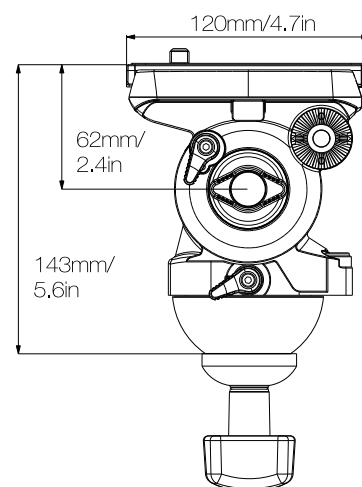

EH650 75mm Fluid Head

EH650 fluid head with bowl size 75mm, it provides fixed counterbalance that helps the fluid head support loads up to 5kg (11lbs.). Fixed pan drag, variable tilt drag.

Features

Tilt drag is variable.

GP1 quick release plate.

A built-in bubble level to assist balancing.

Additional 3/8"-16 screw hole for articulating accessories.

Specifications

	Payload	5.0kg / 11.0lbs
	Counterbalance	Fixed
	Grades of pan drag	Fixed
	Grades of tilt drag	Variable

	Tilt range	-70°~+90°
	Temperature range	-40°C~+80°C
	Net weight	1.7kg / 3.7lbs
	Bowl size	75mm

Counterbalance Graph

Recommend Kit

EK650

Fluid head	EH650
Tripod	GA752S
Bowl size	75mm
Payload	5kg / 11.0lbs
Counterbalance	Fixed
Drag setting	Fixed(pan drag), Variable(tilt drag)
Net weight	4.1kg / 9.0lbs
Leg material	Aluminum
Leg sections	3
Height range	77.5-168.5cm / 30.5-66.3in
Transport length	86cm / 33.9in