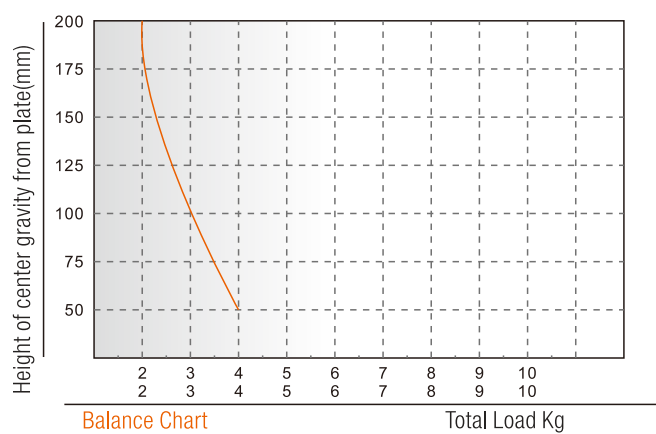

EH650 75mm Fluid Head

EH650 fluid head with bowl size 75mm, it provides fixed counterbalance that helps the fluid head support loads up to 5kg (11lbs.). Fixed pan drag, variable tilt drag.

Features

Tilt drag is variable.

GP1 quick release plate.

A built-in bubble level to assist balancing.

Additional 3/8"-16 screw hole for articulating accessories.

Specifications

	Payload	5.0kg / 11.0lbs
	Counterbalance	Fixed
	Grades of pan drag	Fixed
	Grades of tilt drag	Variable

	Tilt range	-70°~+90°
	Temperature range	-40°C~+80°C
	Net weight	1.7kg / 3.7lbs
	Bowl size	75mm

Counterbalance Graph

Recommend Kit

EK650

Fluid head	EH650
Tripod	GA752S
Bowl size	75mm
Payload	5kg / 11.0lbs
Counterbalance	Fixed
Drag setting	Fixed(pan drag), Variable(tilt drag)
Net weight	4.1kg / 9.0lbs
Leg material	Aluminum
Leg sections	3
Height range	77.5-168.5cm / 30.5-66.3in
Transport length	86cm / 33.9in