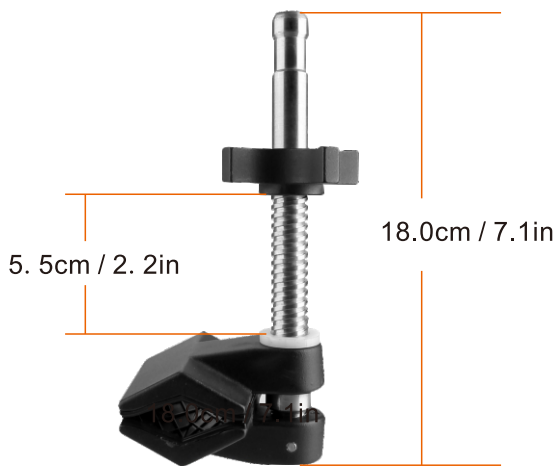

The magic life in the image world

E-IMAGE

EI-A12 Geared Center Post Clamp

EI-A12 is a wide solution to clamp tubes to round or square tubing between with screwed poles, top can also compatible with standard threads.

Specifications

 Length: 18cm / 7.1in

 Net Weight: 600g / 1.3lb

 Payload: 25kg / 55.1lb