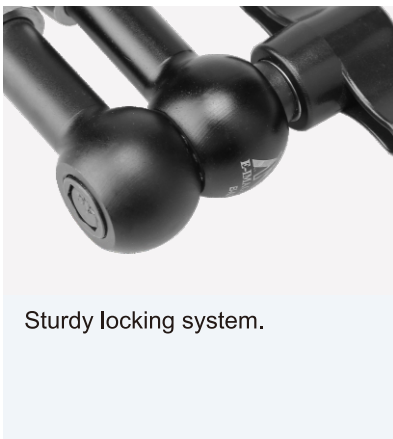

EI-A21 7"Stainless Steel Articulating Arm

The E-IMAGE EI-A21 with 7 inch arms, it features 1/4"-20 threads on both sides as well as a center butterfly locking button.

Specifications

Max. Length 18cm / 7.1in

Payload 3.0kg / 6.6lbs

Net Weight 220g / 0.5lbs

Features

Universal 1/4" screws for attach camera, light and so on.

360 degree swivel, can be adjust to any angle, lower the platform into the notch when need a 90-degree angle.

Ergonomic rigid lockup takes just a quick twist of one control.

Sturdy locking system.

Comes with hot shoe adapter, it can compatible with camera's hot shoe adapter to attach monitors and other accessories.