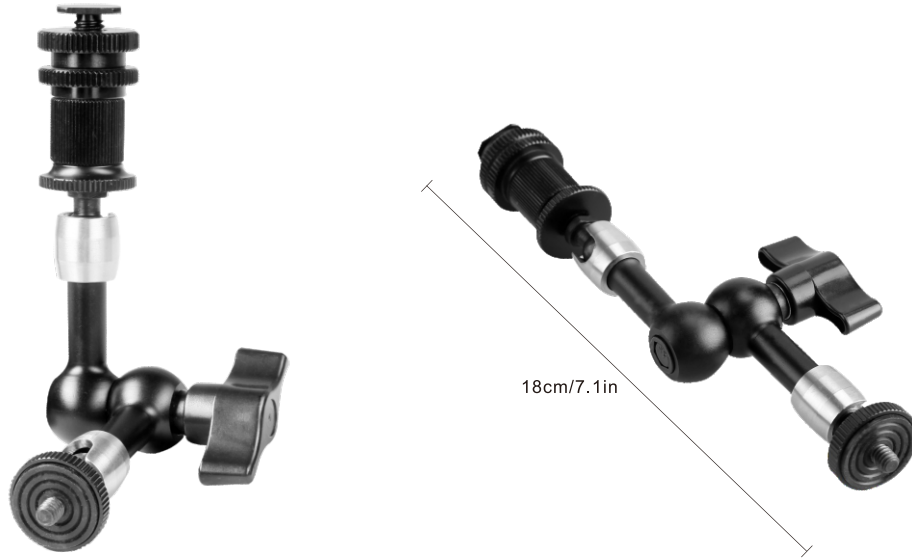

EI-A21 7"Stainless Steel Articulating Arm

The E-IMAGE EI-A21 with 7 inch arms, it features 1/4"-20 threads on both sides as well as a center butterfly locking button.

Specifications

Max. Length 18cm / 7.1in

Payload 3.0kg / 6.6lbs

Net Weight 220g / 0.5lbs

Features

Universal 1/4" screws for attach camera, light and so on.

360 degree swivel, can be adjust to any angle, lower the platform into the notch when need a 90-degree angle.

Ergonomic rigid lockup takes just a quick twist of one control.

Sturdy locking system.

Comes with hot shoe adapter, it can compatible with camera's hot shoe adapter to attach monitors and other accessories.