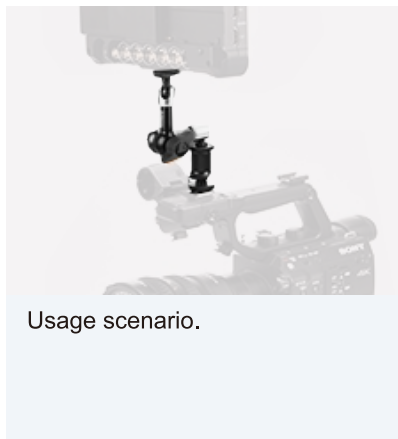

EI-A21 7"Stainless Steel Articulating Arm

The E-IMAGE EI-A21 with 7 inch arms, it features 1/4"-20 threads on both sides as well as a center butterfly locking button.

Specifications

Max. Length 18cm / 7.1in

Payload 3.0kg / 6.6lbs

Net Weight 220g / 0.5lbs

Features

Universal 1/4" screws for attach camera, light and so on.

360 degree swivel, can be adjust to any angle, lower the platform into the notch when need a 90-degree angle.

Ergonomic rigid lockup takes just a quick twist of one control.

Sturdy locking system.

Comes with hot shoe adapter, it can compatible with camera's hot shoe adapter to attach monitors and other accessories.