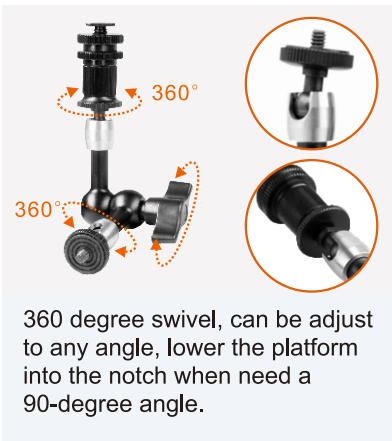

EI-A21 7"Stainless Steel Articulating Arm

The E-IMAGE EI-A21 with 7 inch arms, it features 1/4"-20 threads on both sides as well as a center butterfly locking button.

Specifications

Max. Length 18cm / 7.1in

Payload 3.0kg / 6.6lbs

Net Weight 220g / 0.5lbs

Features

Universal 1/4" screws for attach camera, light and so on.

360 degree swivel, can be adjust to any angle, lower the platform into the notch when need a 90-degree angle.

Ergonomic rigid lockup takes just a quick twist of one control.

Sturdy locking system.

Comes with hot shoe adapter, it can compatible with camera's hot shoe adapter to attach monitors and other accessories.