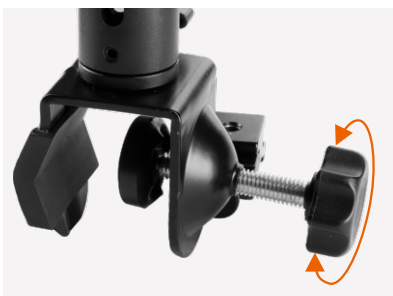

## EI-A41 Versatile Clamp with Mini Ball Head

EI-A41 can be securely fixed to solid surface or bars, the EI-A41 also comes with a ball head that will mount monitors, lights, or small cameras with its 1/4"-20 threads.

### Specifications

	Payload	2.0kg / 4.4lb
	Net Weight	250g / 1.0lb

	Clamping Range	4.0cm / 1.6in
--	----------------	---------------

### Features

Ergonomic rigid lockup takes just a quick twist of one control.

360 degree swivel, can be adjust to any angle. Lower the platform into the notch when need a 90-degree angle.

Usage scenario.