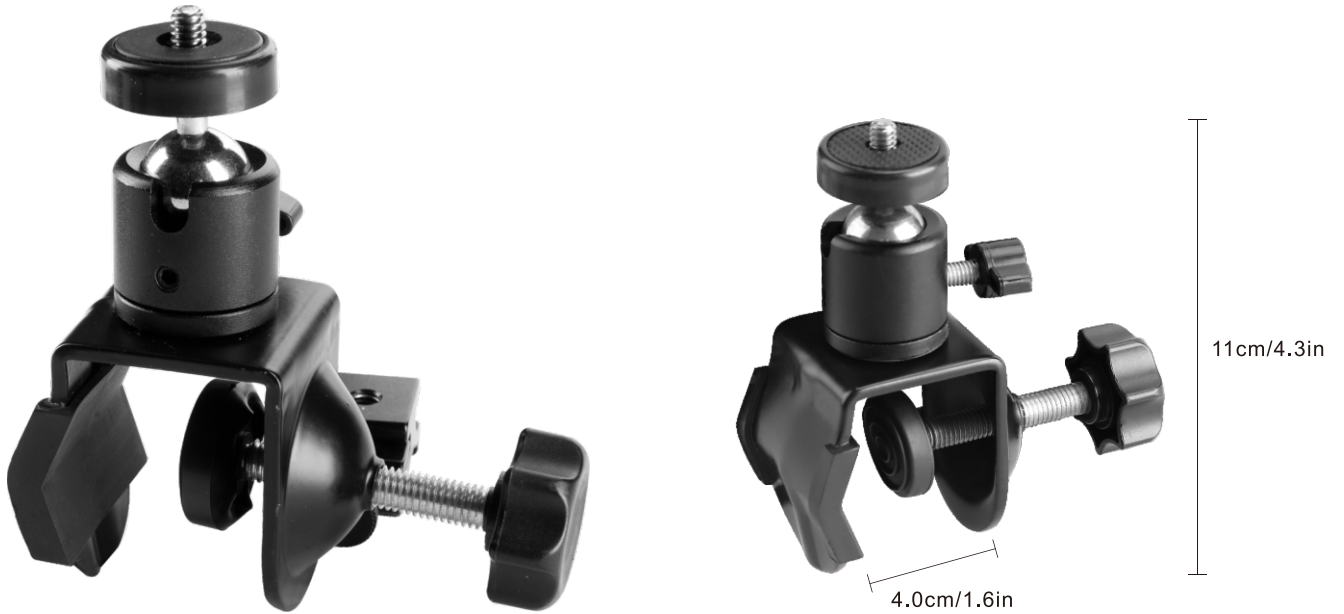

## EI-A41 Versatile Clamp with Mini Ball Head

EI-A41 can be securely fixed to solid surface or bars, the EI-A41 also comes with a ball head that will mount monitors, lights, or small cameras with its 1/4"-20 threads.

### Specifications

	Payload	2.0kg / 4.4lb
	Net Weight	250g / 1.0lb

	Clamping Range	4.0cm / 1.6in
--	----------------	---------------

### Features

Ergonomic rigid lockup takes just a quick twist of one control.

360 degree swivel, can be adjust to any angle. Lower the platform into the notch when need a 90-degree angle.

Usage scenario.