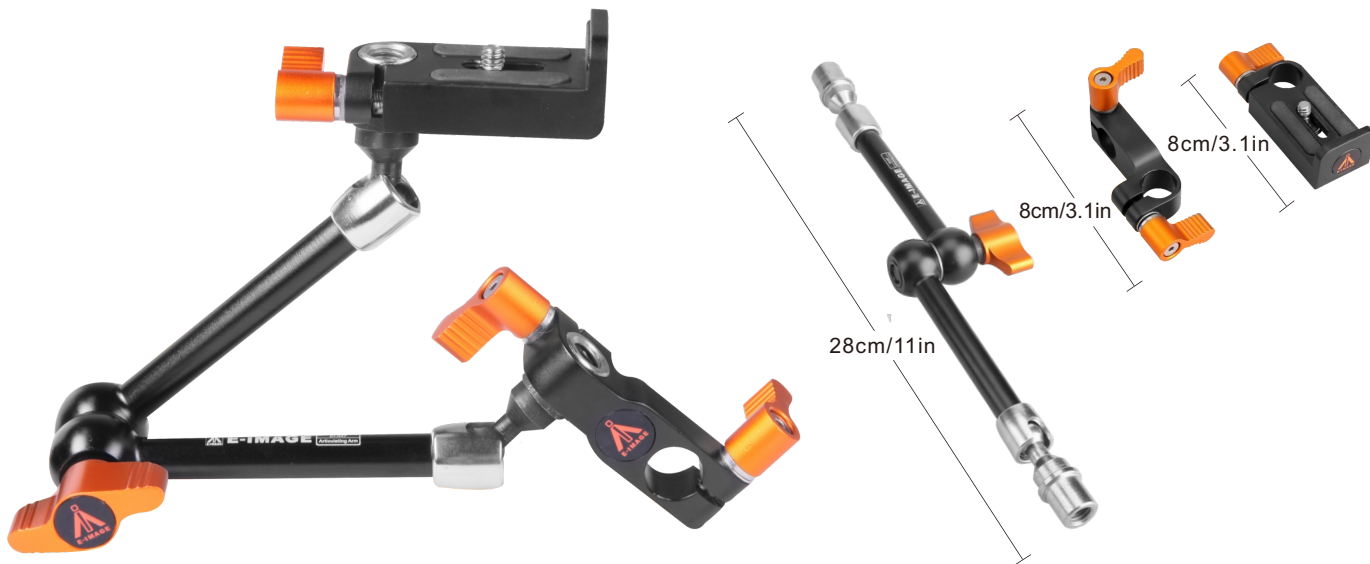

The magic life in the image world

E-IMAGE

EI-A47 11"Articulating Arm

E-IMAGE EI-A47 with 11 inch arms, it is designed perfectly for mounting monitors, LED lights, a flash light or any device that accepts a 1/4 inch screw male or 3/8 inch screw female or 15mm rod end.

SPECIFICATIONS

	Max. Length	28cm / 11in		Payload	3.0kg / 6.6lbs
	Net Weight	385g / 0.8lbs			

FEATURES

15mm
3/8"

3/8" screw fits most accessories, such as monitor, lights.

Special protector could stop the device from spinning.

Ergonomic rigid lockup takes just a quick twist of one control.

With standard 15mm hole, this mount could be fixed on any rigs or other devices.

It can be fixed on any 15mm rods, standard 1/4 inch screw fits any accessories, such as monitors, lights, special protector can stop the device from spinning.

This mounts both with 15mm holes, widely used on support rigs or other devices.