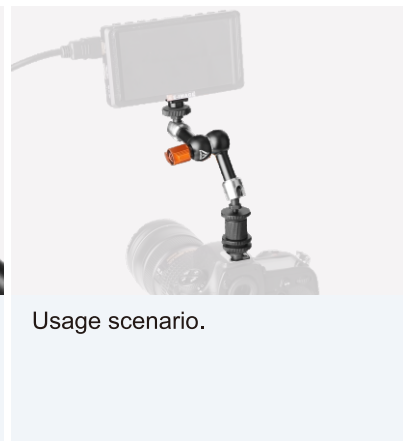

## EI-A49 7"Articulating Arm

EI-A49 is a heavy duty articulating arm for monitors and other accessories. The arm is 7 inches long. It features 1/4"-20 threads on both sides as well as a center wing nut with locking teeth for increased holding capacity.

### Features

Universal 1/4" screws for attach camera, light and so on.

360 degree swivel, can be adjust to any angle, lower the platform into the notch when need a 90-degree angle.

Ergonomic rigid lockup takes just a quick twist of one control.

Sturdy locking system.

Comes with hot shoe adapter, it can compatible with camera's hot shoe adapter to attach monitors and other accessories.

Usage scenario.