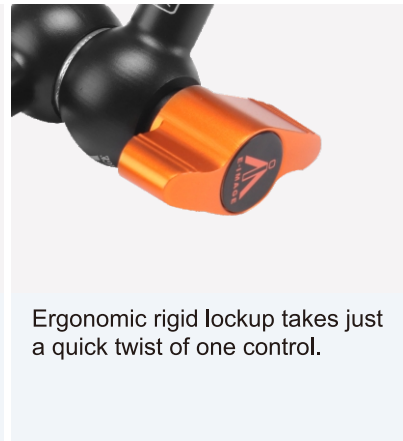

## EI-A49 7"Articulating Arm

EI-A49 is a heavy duty articulating arm for monitors and other accessories. The arm is 7 inches long. It features 1/4"-20 threads on both sides as well as a center wing nut with locking teeth for increased holding capacity.

### Features

Universal 1/4" screws for attach camera, light and so on.

360 degree swivel, can be adjust to any angle, lower the platform into the notch when need a 90-degree angle.

Ergonomic rigid lockup takes just a quick twist of one control.

Sturdy locking system.

Comes with hot shoe adapter, it can compatible with camera's hot shoe adapter to attach monitors and other accessories.

Usage scenario.