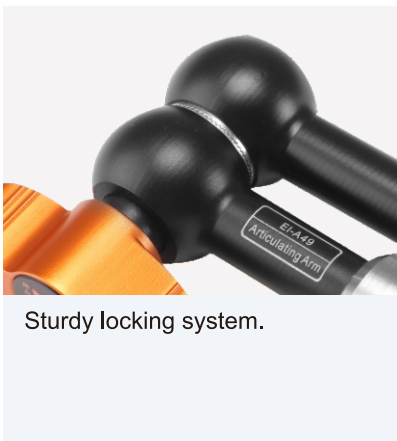

## EI-A49 7"Articulating Arm

EI-A49 is a heavy duty articulating arm for monitors and other accessories. The arm is 7 inches long. It features 1/4"-20 threads on both sides as well as a center wing nut with locking teeth for increased holding capacity.

### Features

Universal 1/4" screws for attach camera, light and so on.

360 degree swivel, can be adjust to any angle, lower the platform into the notch when need a 90-degree angle.

Ergonomic rigid lockup takes just a quick twist of one control.

Sturdy locking system.

Comes with hot shoe adapter, it can compatible with camera's hot shoe adapter to attach monitors and other accessories.

Usage scenario.