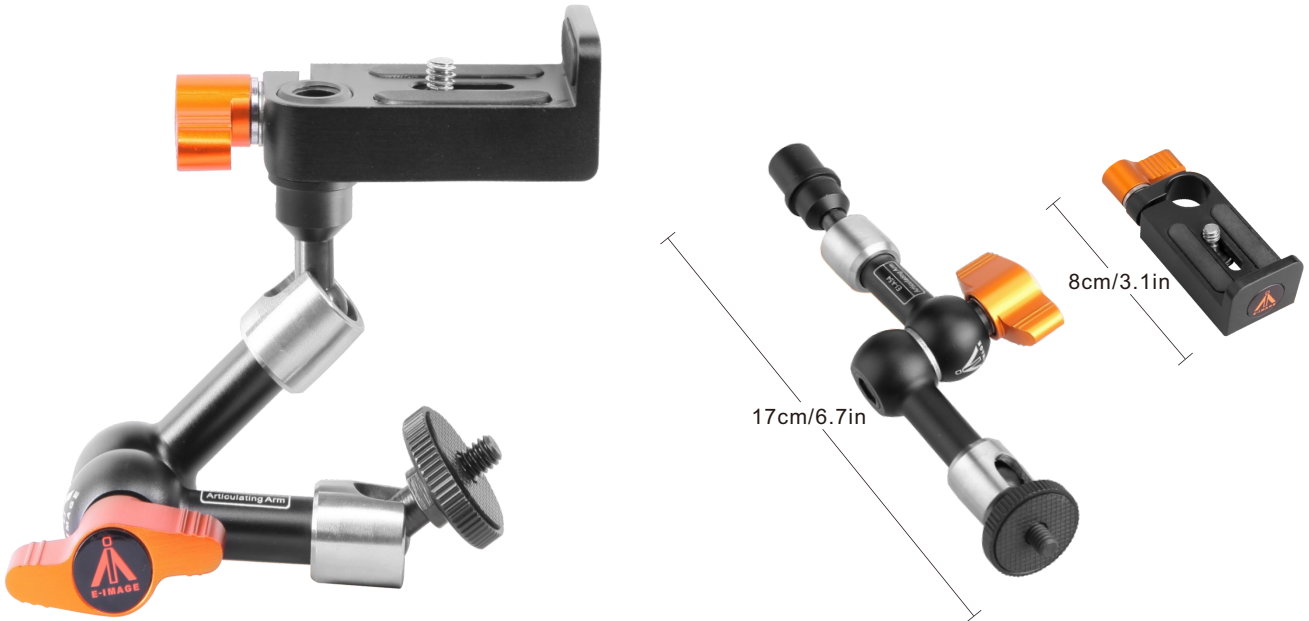

EI-A54 7" Articulating Arm

E-IMAGE EI-A54 with 6 inch arms, it is designed perfectly for mounting monitors, LED lights, a flash light or any device that accepts a 1/4 inch screw male or 3/8 inch screw female or 15mm rod end.

SPECIFICATIONS

	Max. Length	17cm / 6.7in		Payload	3.0kg / 6.6lbs
	Net Weight	260g / 0.6lbs			

FEATURES

 <p>15mm 3/8"</p> <p>3/8" screw fits most accessories, such as monitor, lights.</p>	 <p>Special protector could stop the device from spinning.</p>	 <p>Ergonomic rigid lockup takes just a quick twist of one control.</p>
 <p>Sturdy locking system.</p>	 <p>It can be fixed on any 15mm rods, standard 1/4 inch screw fits any accessories, such as monitors, lights, special protector can stop the device from spinning.</p>	 <p>Universal 1/4" screws for attach camera, light and so on.</p>