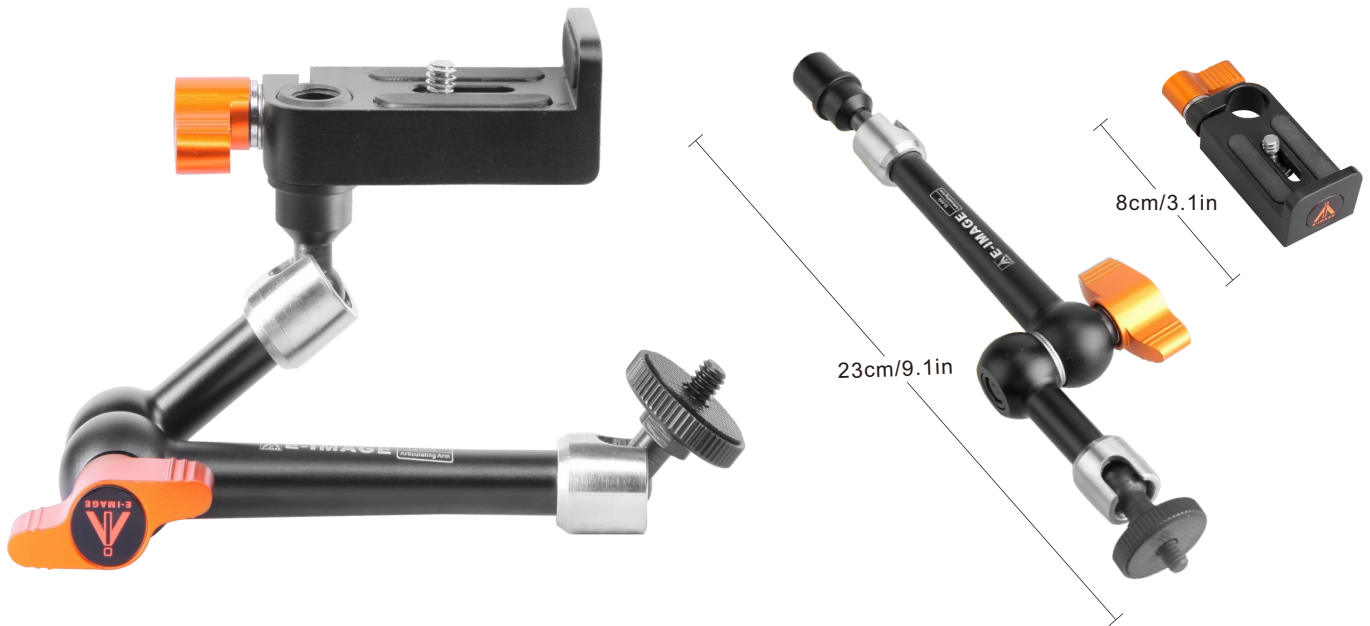

## EI-A55 9"Articulating Arm

E-IMAGE EI-A55 with 9 inch arms, it is designed perfectly for mounting monitors, LED lights, a flash light or any device that accepts a 1/4 inch screw male or 3/8 inch screw female or 15mm rod end.

### SPECIFICATIONS

	Max. Length	17cm / 6.7in		Payload	3.0kg / 6.6lbs
	Net Weight	260g / 0.6lbs			

### FEATURES

 <p>15mm 3/8"</p> <p>3/8" screw fits most accessories, such as monitor, lights.</p>	 <p>Special protector could stop the device from spinning.</p>	 <p>Ergonomic rigid lockup takes just a quick twist of one control.</p>
 <p>Sturdy locking system.</p>	 <p>It can be fixed on any 15mm rods, standard 1/4 inch screw fits any accessories, such as monitors, lights, special protector can stop the device from spinning.</p>	 <p>Universal 1/4" screws for attach camera, light and so on.</p>