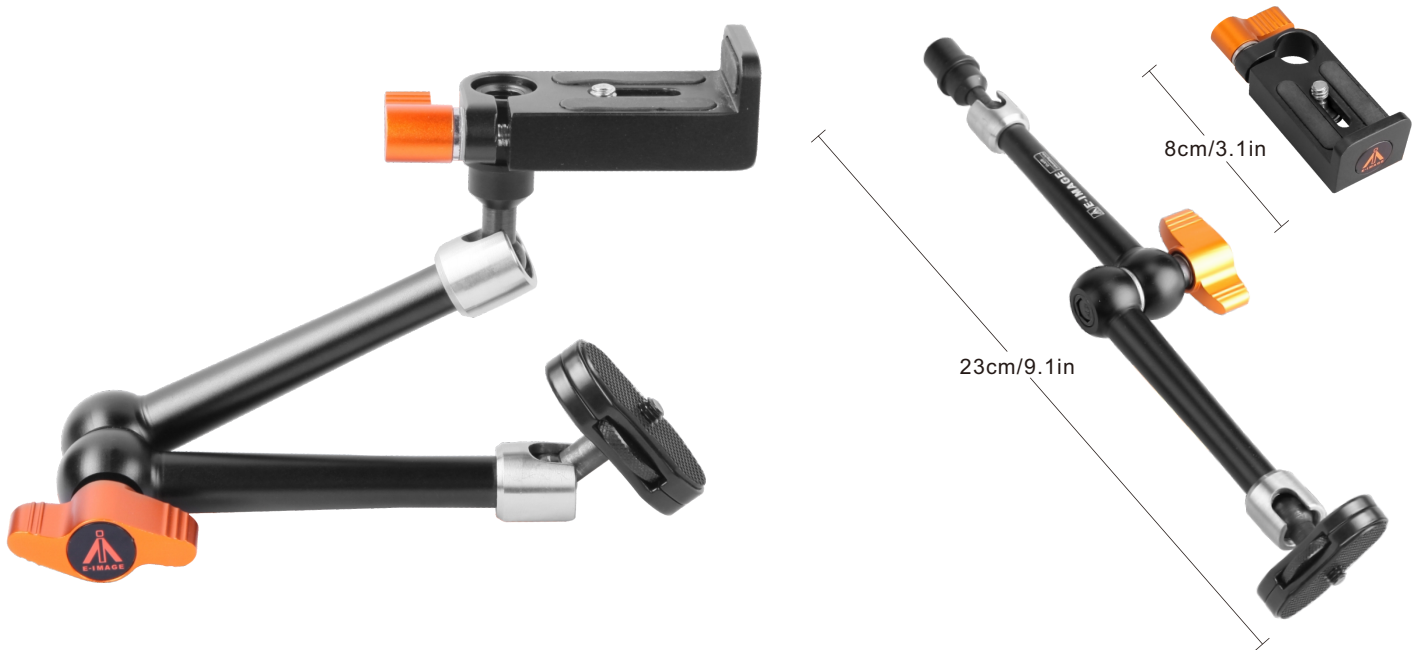

## EI-A59 11" Articulating Arm

11 inch arms and APM01 plate, it is designed perfectly for mounting monitors, LED lights, a flash light or any device that accepts a 1/4 inch screw male or 3/8 inch screw female.

### SPECIFICATIONS

Max. Length 28cm / 11in

Payload 3.0kg / 6.6lbs

Net Weight 600g / 1.3lbs

### FEATURES

15mm

3/8"

3/8" screw fits most accessories, such as monitor, lights.

Special protector could stop the device from spinning.

Ergonomic rigid lockup takes just a quick twist of one control.

Sturdy locking system.

It can be fixed on any 15mm rods, standard 1/4 inch screw fits any accessories, such as monitors, lights, special protector can stop the device from spinning.

Universal 1/4" screws for attach camera, light and so on.