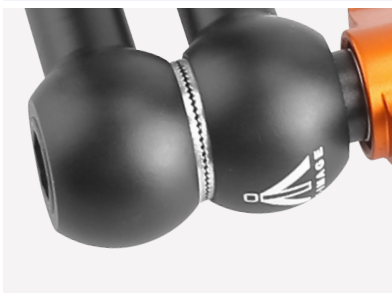

## EI-A59 11" Articulating Arm

11 inch arms and APM01 plate, it is designed perfectly for mounting monitors, LED lights, a flash light or any device that accepts a 1/4 inch screw male or 3/8 inch screw female.

### FEATURES

15mm

3/8"

3/8" screw fits most accessories, such as monitor, lights.

Special protector could stop the device from spinning.

Ergonomic rigid lockup takes just a quick twist of one control.

Sturdy locking system.

It can be fixed on any 15mm rods, standard 1/4 inch screw fits any accessories, such as monitors, lights, special protector can stop the device from spinning.

Universal 1/4" screws for attach camera, light and so on.