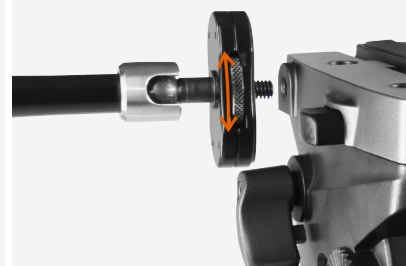

## EI-A59 11" Articulating Arm

11 inch arms and APM01 plate, it is designed perfectly for mounting monitors, LED lights, a flash light or any device that accepts a 1/4 inch screw male or 3/8 inch screw female.

### FEATURES

15mm

3/8"

3/8" screw fits most accessories, such as monitor, lights.

Special protector could stop the device from spinning.

Ergonomic rigid lockup takes just a quick twist of one control.

Sturdy locking system.

It can be fixed on any 15mm rods, standard 1/4 inch screw fits any accessories, such as monitors, lights, special protector can stop the device from spinning.

Universal 1/4" screws for attach camera, light and so on.