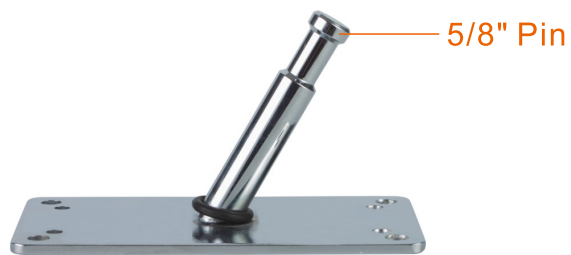

# EI-A65M

5/8" Pin with Cheater Wall Plate

## Specifications

0.46kg / 1.0lb