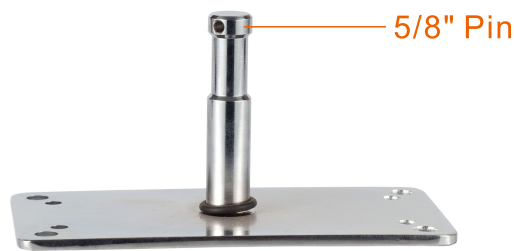

EI-A65S

3" Long 5/8" Pin with Wall Plate

Specifications

0.46kg / 1.0lb