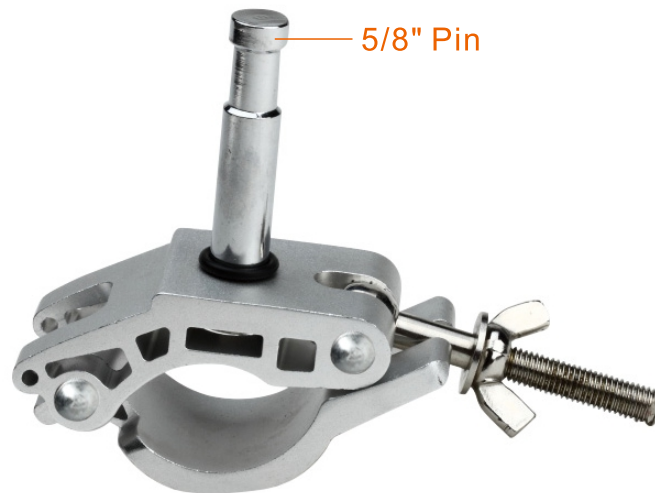

EI-A67

Coupler Clamp with 5/8" Pin

Specifications

0.5kg / 1.1lb

Clamping Range

40-50mm / 1.6-2.0in