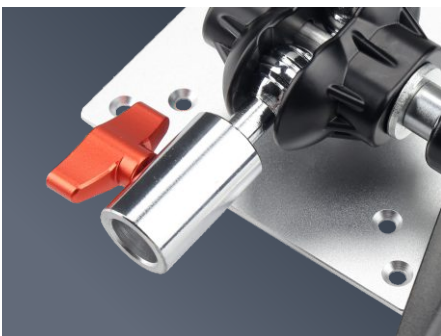

The magic life in the image world

E-IMAGE

EI-A72

E-IMAGE EI-A72 Monitor Mount Adapter is ideal for use in conventions, displays, public spaces. The adapter will support large panels weighing up to 14 lb. And it can support monitors with a 75x75 and 100 x 100 VESA mounting pattern.

5/8" receiver for light stands and other accessories.

A double ball joint to allow them to move freely in any direction.

The ratcheting handle allows adjustment in tight places.

Specifications

Model	EI-A72
Net Weight	590g / 1.3lbs
Size	119x119mm / 4.7x4.7in
Material	Aluminum