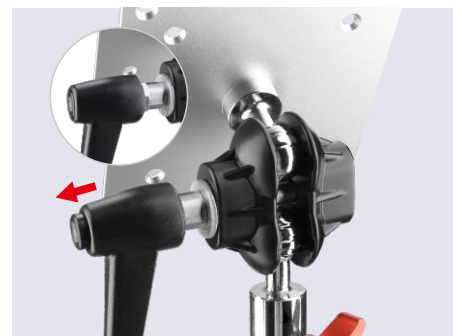

The magic life in the image world

E-IMAGE

EI-A72

E-IMAGE EI-A72 Monitor Mount Adapter is ideal for use in conventions, displays, public spaces. The adapter will support large panels weighing up to 14 lb. And it can support monitors with a 75x75 and 100 x 100 VESA mounting pattern.

5/8" receiver for light stands and other accessories.

A double ball joint to allow them to move freely in any direction.

The ratcheting handle allows adjustment in tight places.

Specifications

Model	EI-A72
Net Weight	590g / 1.3lbs
Size	119x119mm / 4.7x4.7in
Material	Aluminum