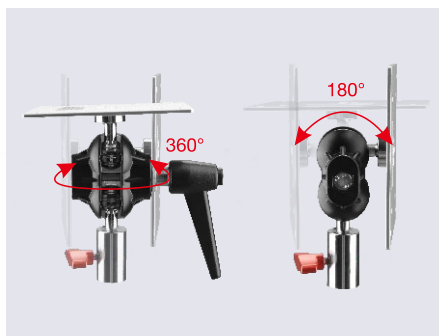

The magic life in the image world

E-IMAGE

EI-A72

E-IMAGE EI-A72 Monitor Mount Adapter is ideal for use in conventions, displays, public spaces. The adapter will support large panels weighing up to 14 lb. And it can support monitors with a 75x75 and 100 x 100 VESA mounting pattern.

5/8" receiver for light stands and other accessories.

A double ball joint to allow them to move freely in any direction.

The ratcheting handle allows adjustment in tight places.

Specifications

Model	EI-A72
Net Weight	590g / 1.3lbs
Size	119x119mm / 4.7x4.7in
Material	Aluminum