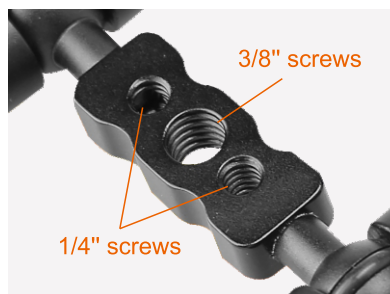

The magic life in the image world

E-IMAGE

EI-A74-S1 4" Extension Arm For EI-A74

It's a connector for two EI-A74 arm monitor mount.

Universal 1/4" screws on both ends. Great for attaching LCDs, lights, audio recorders and other accessories. Wide angles for adjustment.

Specifications

Length: 9cm / 3.5in

MaxLength

Net Weight: 40g / 0.1lb