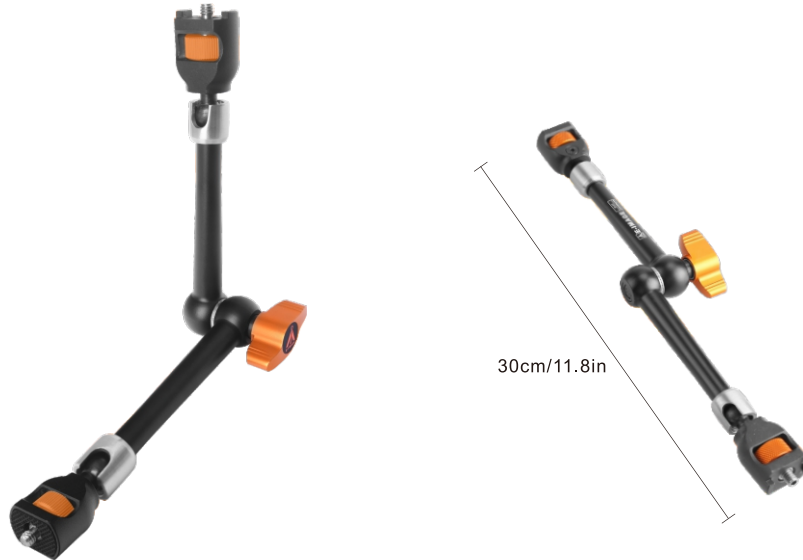

The magic life in the image world

E-IMAGE

EI-A77 11" Micro Arm with Anti-Rotation (1/4"-20 to 1/4"-20)

It features with 1/4"-20 knobs on both ends which can be mounting monitor, LED light, flash and other accessories. The screw wheel provides quick attaching and fast release, work especially well with EI-A05M Micro clamp.

Specifications

	Max. Length	30cm / 11.8in		Payload	3.0kg / 6.6lbs
	Net Weight	280g / 0.6lbs			

Features

Universal 1/4" screws for attach camera, light and so on.

360 degree swivel, can be adjust to any angle, lower the platform into the notch when need a 90-degree angle.

Ergonomic rigid lockup takes just a quick twist of one control.

Sturdy locking system.

Anti-rotation design specially designed for Manfrotto "Easylink" mount.

Usage scenario.