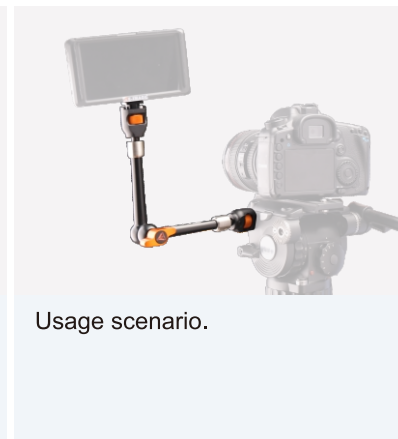

The magic life in the image world

E-IMAGE

EI-A77 11" Micro Arm with Anti-Rotation (1/4"-20 to 1/4"-20)

It features with 1/4"-20 knobs on both ends which can be mounting monitor, LED light, flash and other accessories. The screw wheel provides quick attaching and fast release, work especially well with EI-A05M Micro clamp.

Specifications

	Max. Length	30cm / 11.8in		Payload	3.0kg / 6.6lbs
	Net Weight	280g / 0.6lbs			

Features

Universal 1/4" screws for attach camera, light and so on.

360 degree swivel, can be adjust to any angle, lower the platform into the notch when need a 90-degree angle.

Ergonomic rigid lockup takes just a quick twist of one control.

Sturdy locking system.

Anti-rotation design specially designed for Manfrotto "Easylink" mount.

Usage scenario.