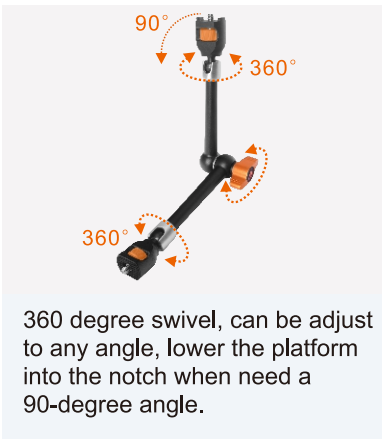

The magic life in the image world

E-IMAGE

EI-A77 11" Micro Arm with Anti-Rotation (1/4"-20 to 1/4"-20)

It features with 1/4"-20 knobs on both ends which can be mounting monitor, LED light, flash and other accessories. The screw wheel provides quick attaching and fast release, work especially well with EI-A05M Micro clamp.

Specifications

	Max. Length	30cm / 11.8in		Payload	3.0kg / 6.6lbs
	Net Weight	280g / 0.6lbs			

Features

Universal 1/4" screws for attach camera, light and so on.

360 degree swivel, can be adjust to any angle, lower the platform into the notch when need a 90-degree angle.

Ergonomic rigid lockup takes just a quick twist of one control.

Sturdy locking system.

Anti-rotation design specially designed for Manfrotto "Easylink" mount.

Usage scenario.