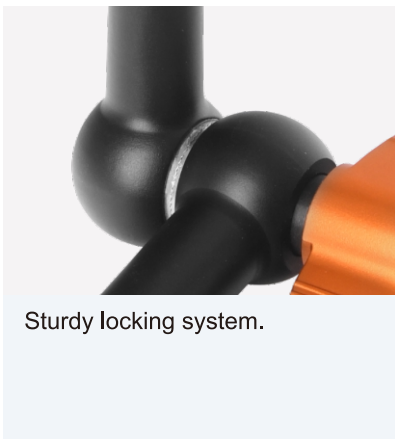

The magic life in the image world

E-IMAGE

EI-A77 11" Micro Arm with Anti-Rotation (1/4"-20 to 1/4"-20)

It features with 1/4"-20 knobs on both ends which can be mounting monitor, LED light, flash and other accessories. The screw wheel provides quick attaching and fast release, work especially well with EI-A05M Micro clamp.

Specifications

	Max. Length	30cm / 11.8in		Payload	3.0kg / 6.6lbs
	Net Weight	280g / 0.6lbs			

Features

Universal 1/4" screws for attach camera, light and so on.

360 degree swivel, can be adjust to any angle, lower the platform into the notch when need a 90-degree angle.

Ergonomic rigid lockup takes just a quick twist of one control.

Sturdy locking system.

Anti-rotation design specially designed for Manfrotto "Easylink" mount.

Usage scenario.