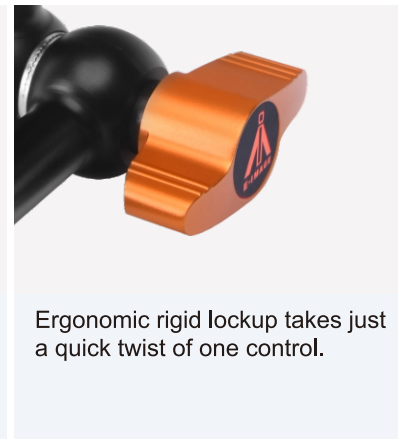

The magic life in the image world

E-IMAGE

EI-A77 11" Micro Arm with Anti-Rotation (1/4"-20 to 1/4"-20)

It features with 1/4"-20 knobs on both ends which can be mounting monitor, LED light, flash and other accessories. The screw wheel provides quick attaching and fast release, work especially well with EI-A05M Micro clamp.

Specifications

	Max. Length	30cm / 11.8in		Payload	3.0kg / 6.6lbs
	Net Weight	280g / 0.6lbs			

Features

Universal 1/4" screws for attach camera, light and so on.

360 degree swivel, can be adjust to any angle, lower the platform into the notch when need a 90-degree angle.

Ergonomic rigid lockup takes just a quick twist of one control.

Sturdy locking system.

Anti-rotation design specially designed for Manfrotto "Easylink" mount.

Usage scenario.