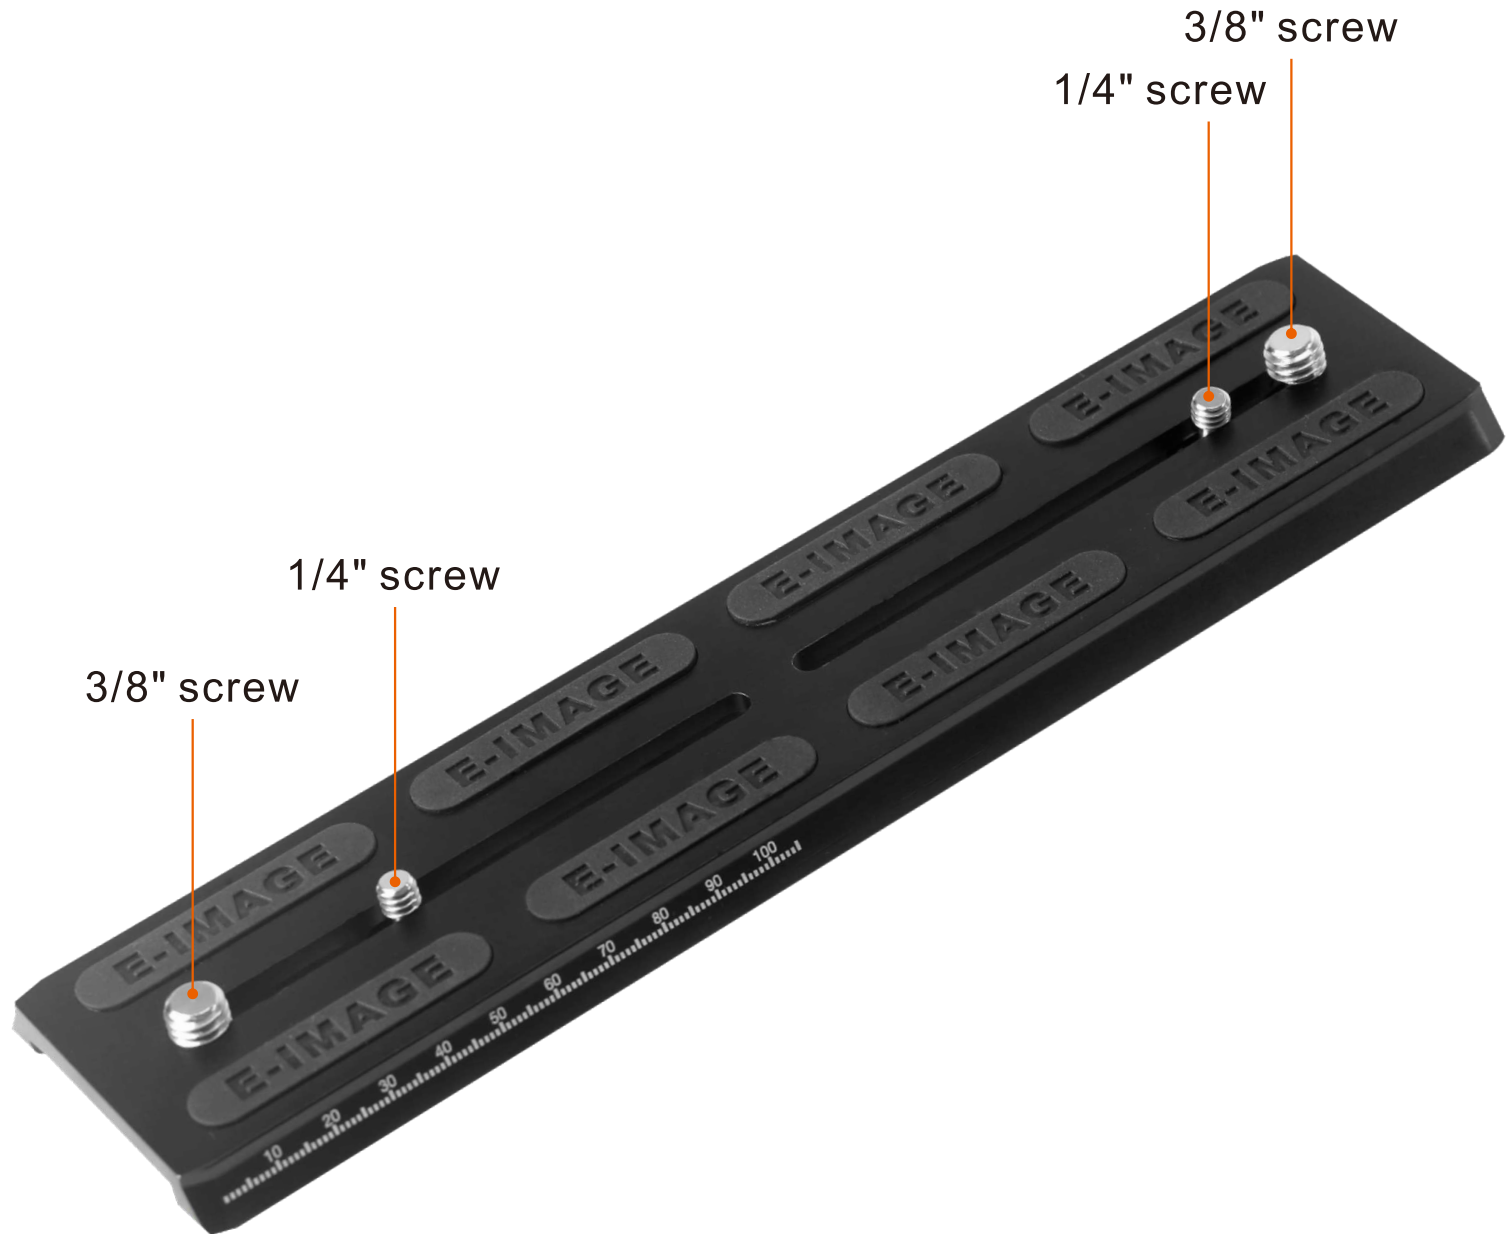

GP4 Quick Release Plate

Quick release plate for head MH22 and MH32.

Specifications:

Size(LxWxH)	240x58x10mm / 9.4x2.3x0.4in
Net weight	250g / 0.6lbs