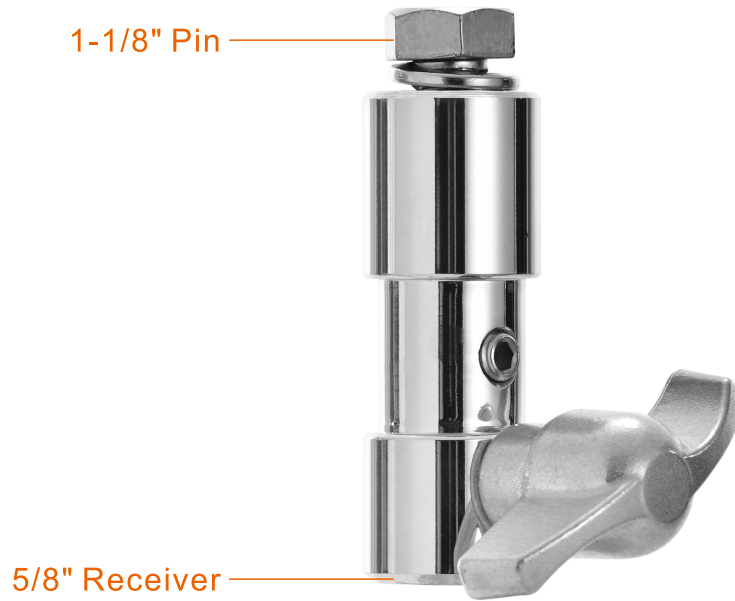

MT-008

5/8" Receiver to 1-1/8" Pin Adapter

Specifications

0.3kg / 0.7lb