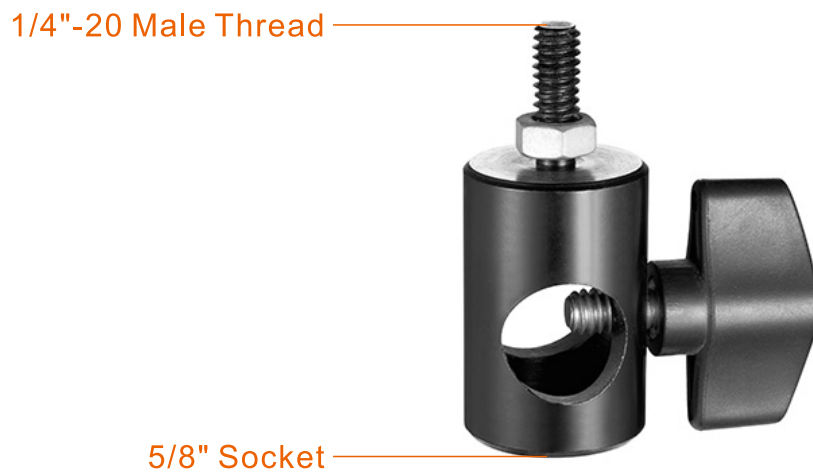

MT-018

1/4"-20 Male Thread to 5/8" Socket Adapter

Specifications

0.09kg / 0.2lb