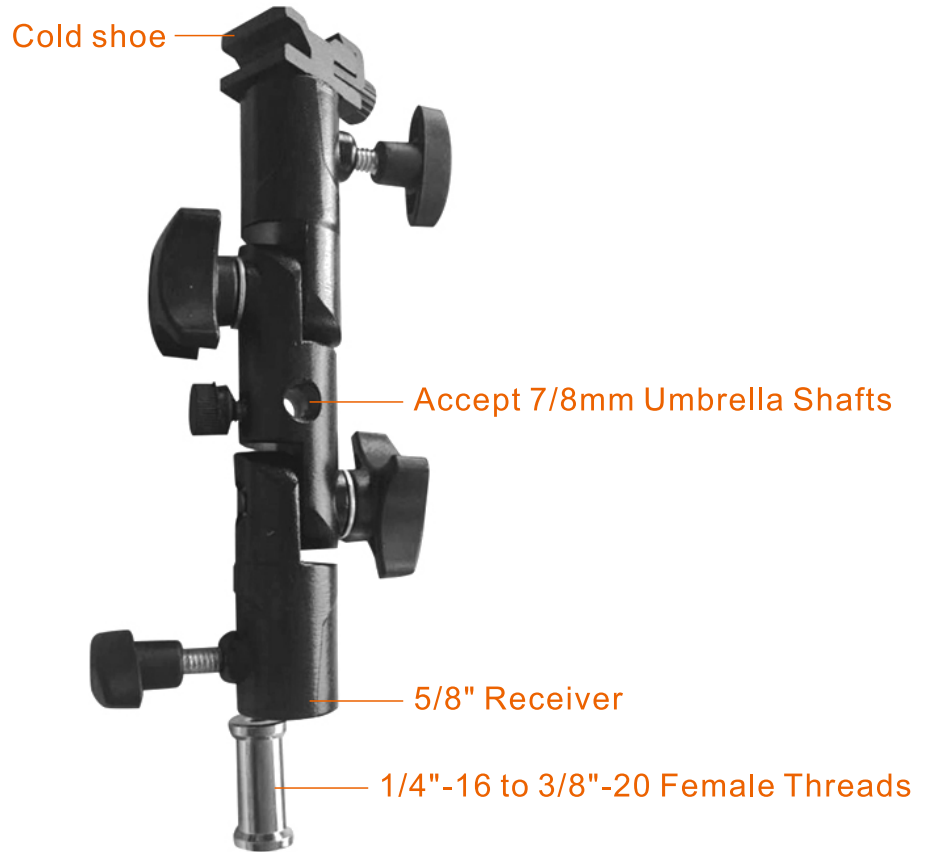

MT-020

Umbrella Bracket with Adjustable Shoe

Specifications

0.25kg / 0.6lb

 Net Weight