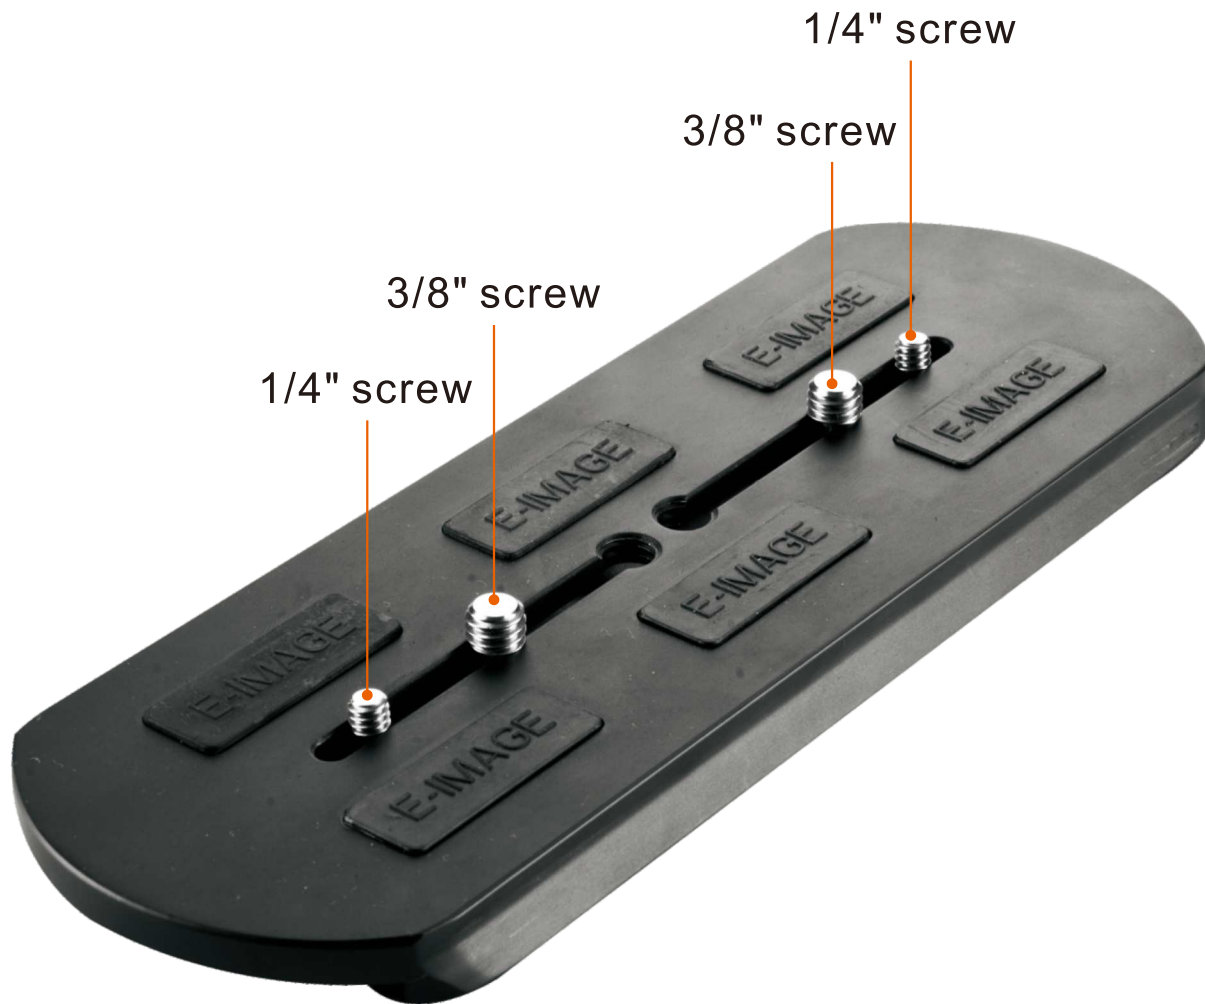

P10 Quick Release Plate

Quick release plate for head EI7159H series.

Specifications:

Size(LxWxH)	237x88x13mm / 9.3x3.5x0.5in
Net weight	405g / 0.9lbs