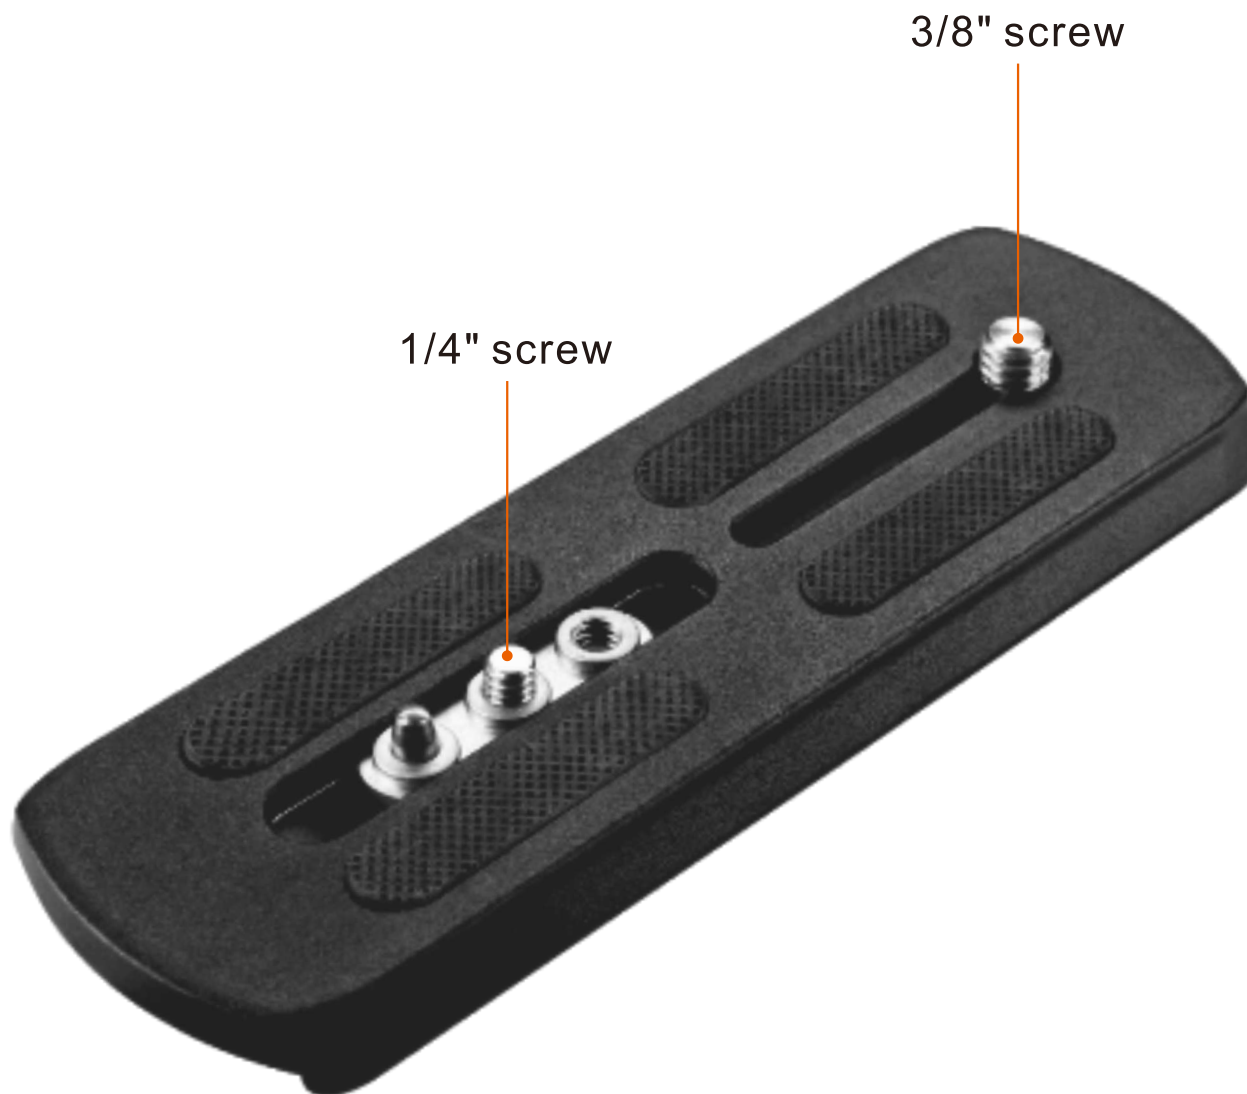

P2 Quick Release Plate

Quick release plate for head 708H series.

Specifications:

Size(LxWxH)	167x57x10mm / 6.6x2.2x0.4in
Net weight	170g / 0.4lbs