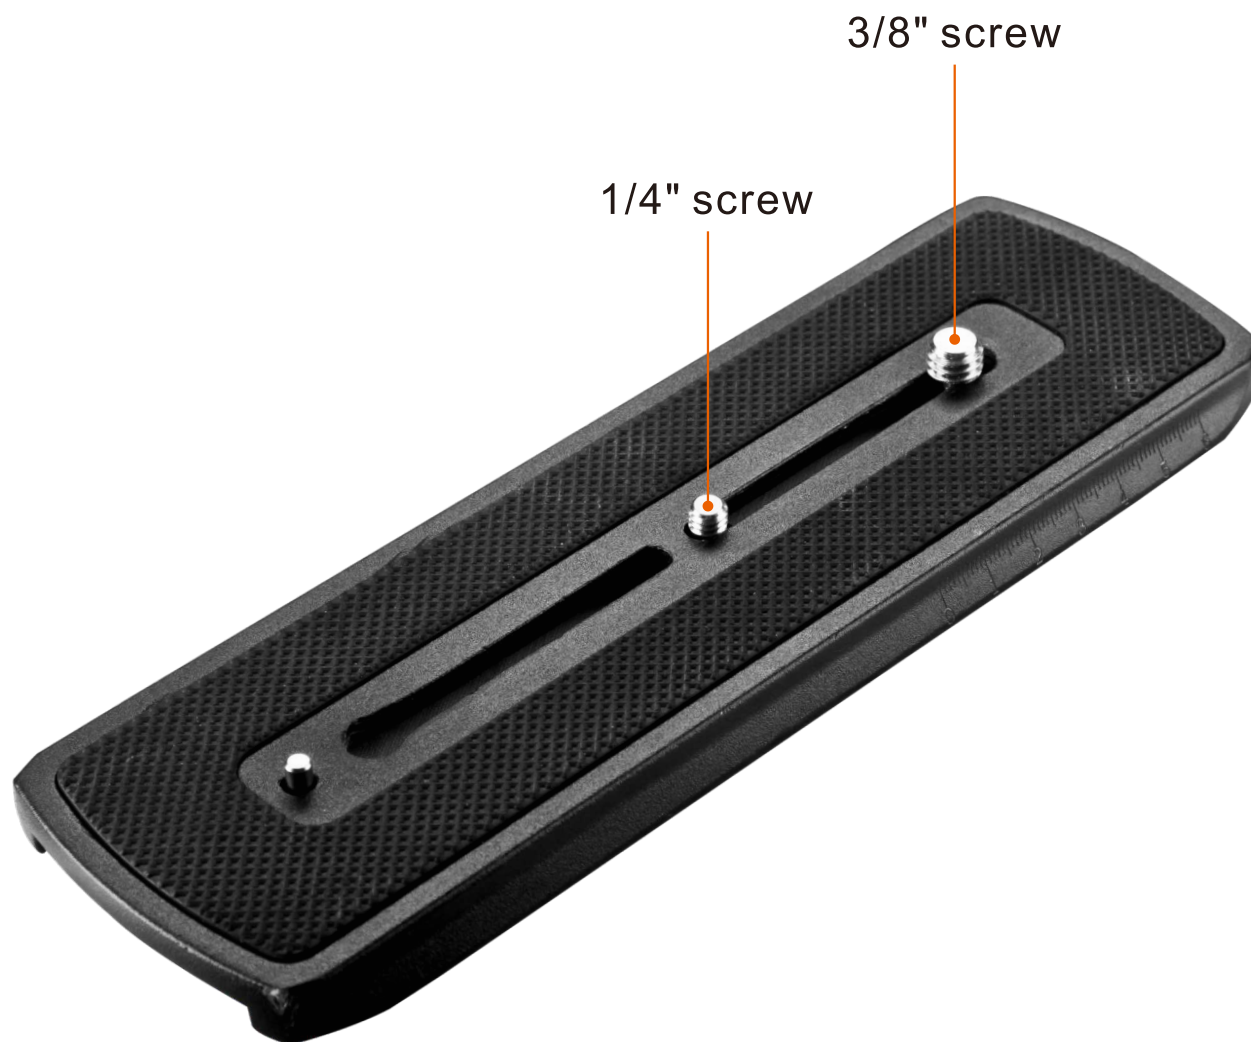

## P3 Quick Release Plate

Quick release plate for head 710H series and GH20.

### Specifications:

Size(LxWxH)	210x70x10mm / 8.3x2.8x0.4in
Net weight	260g / 0.6lbs