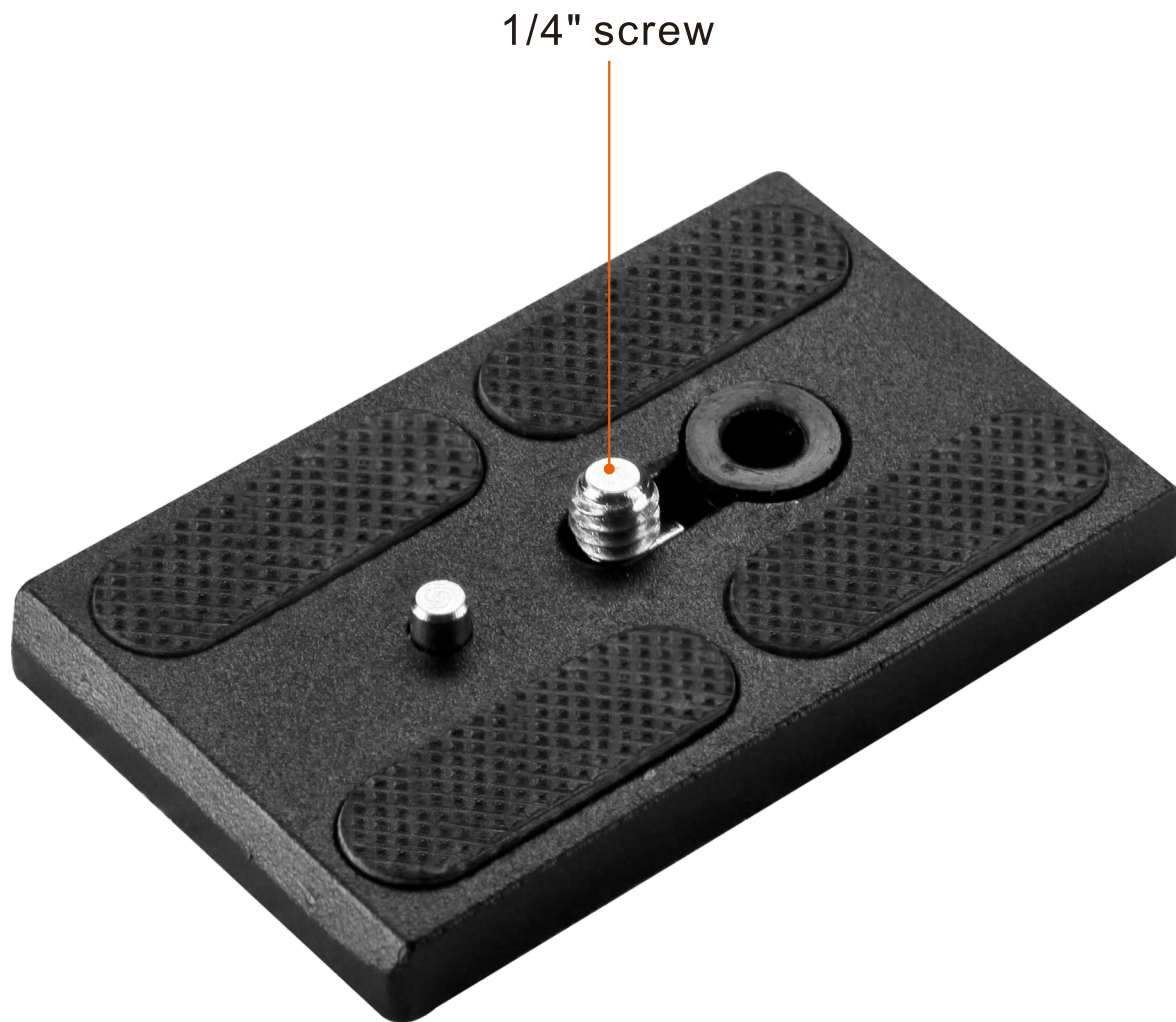

P5 Quick Release Plate

Quick release plate for head 7050H.

Specifications:

Size(LxWxH)	57x40x6mm / 2.2x1.6x0.2in
Net weight	50g / 0.1lbs