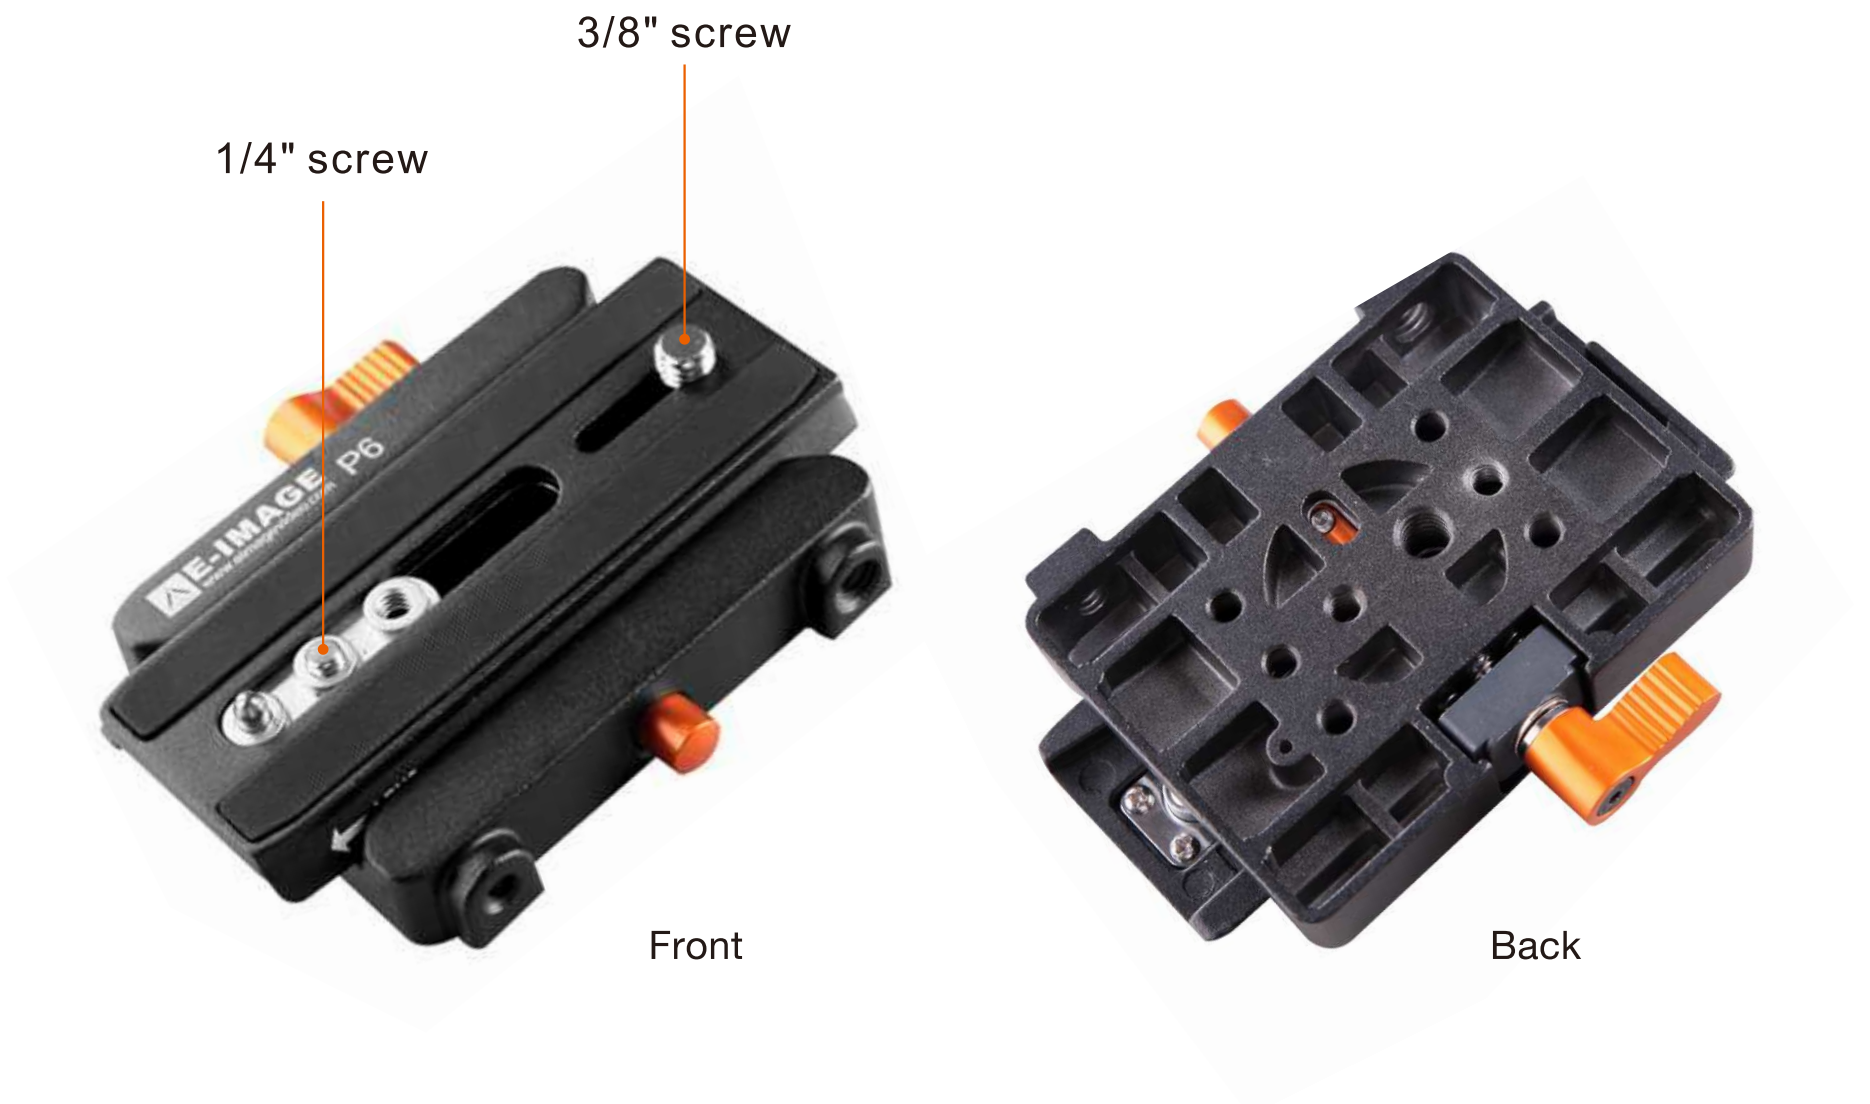

P6 Quick Release Plate

Quick release adapter with plate.

Specifications:

Size(LxWxH)	120x100x25mm / 4.7x3.9x1.0in
Net weight	305g / 0.7lbs