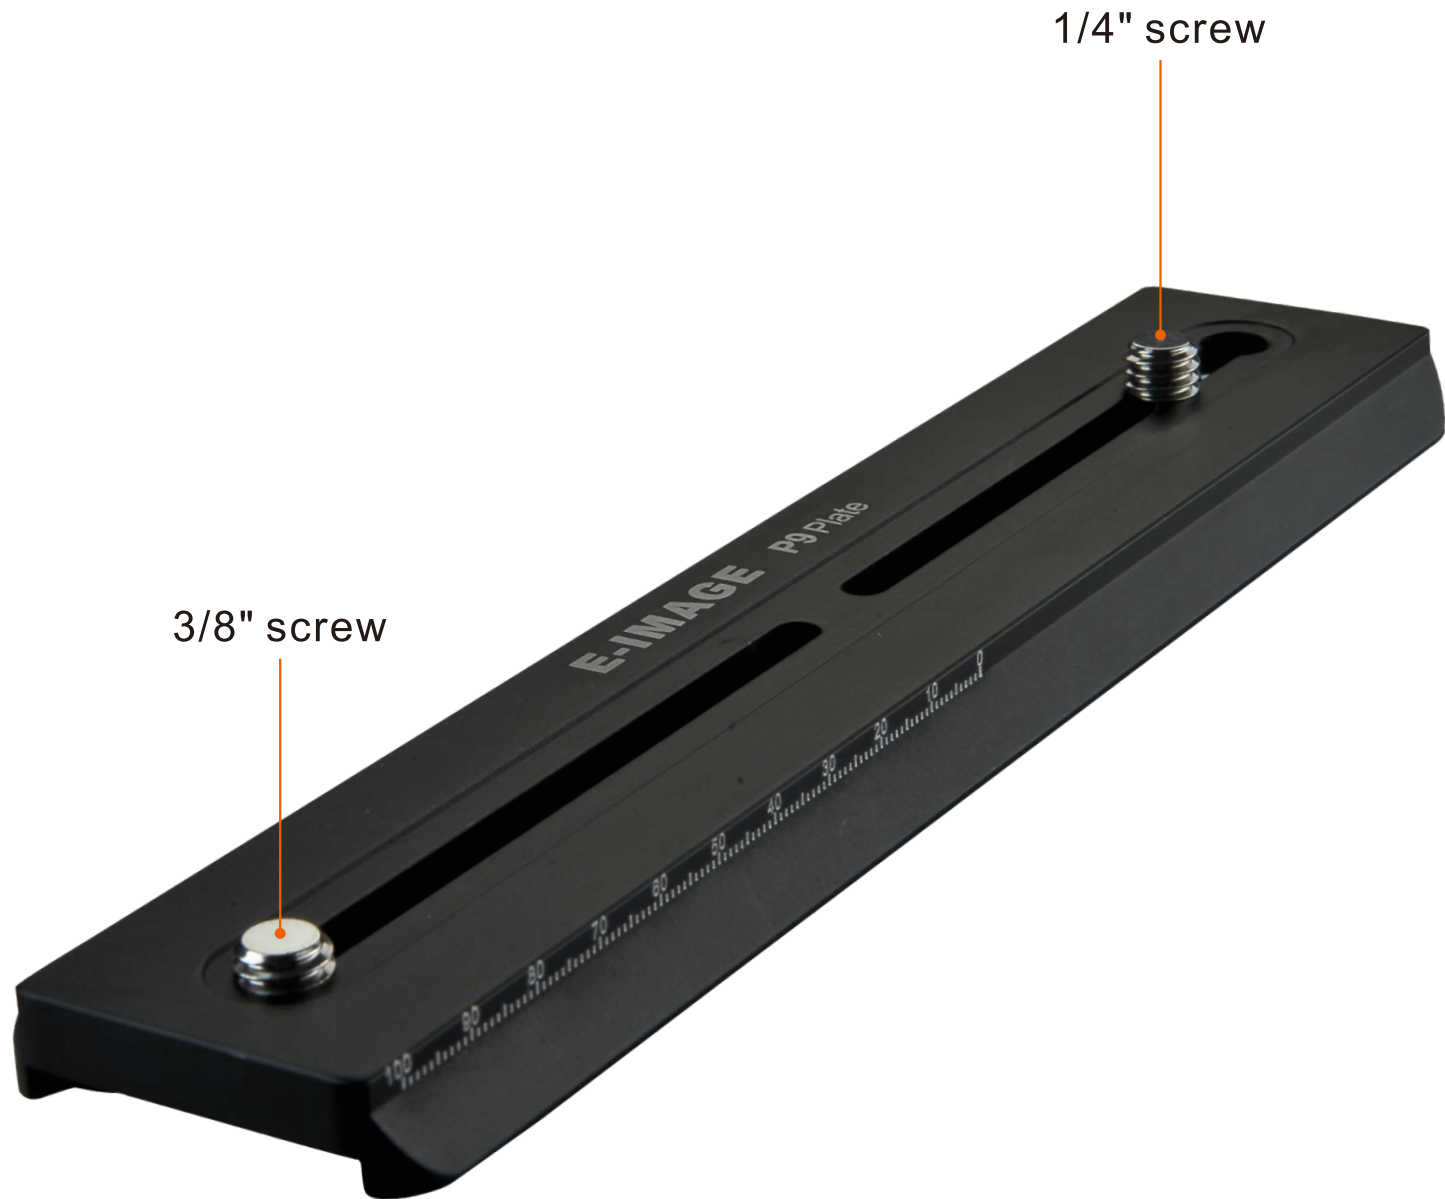

## P9 Quick Release Plate

Quick release plate for head GH03, GH03F, GH03 PLUS, GH04, GH04F, GH05, GH06, GH06D, GH06F, 706H series, GH08, GH08L, GH10, GH10L, EH610, 610FH, EH630, 630FH, EH650.

### Specifications:

Size(LxWxH)	220x50x12mm / 8.7x2.0x0.5in
Net weight	195g / 0.4lbs