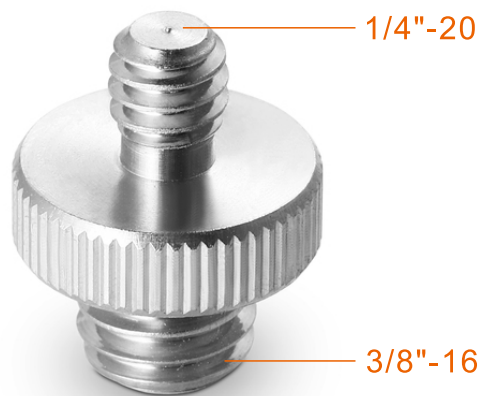

# S-008

1/4"-20 Male to 3/8"-16 Male Thread Adapter

## Specifications

5g / 0.01lb