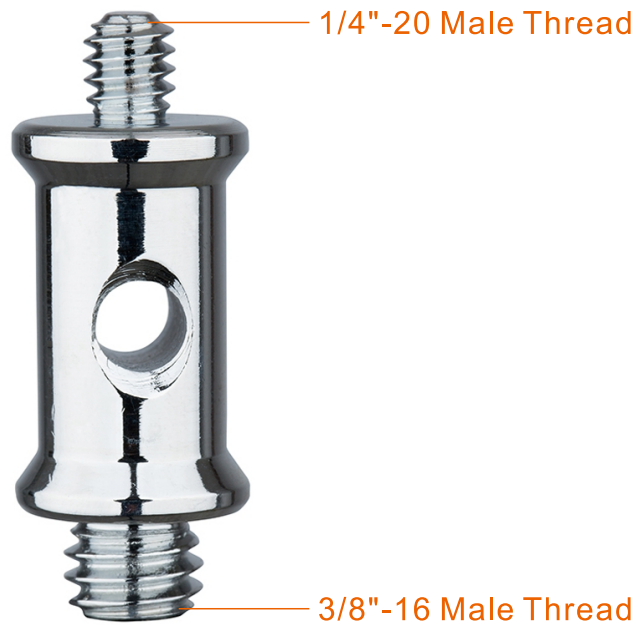

S-014

1/4"-20 Male to 3/8"-16 Male Thread Adapter

Specifications

0.03kg / 0.07lb