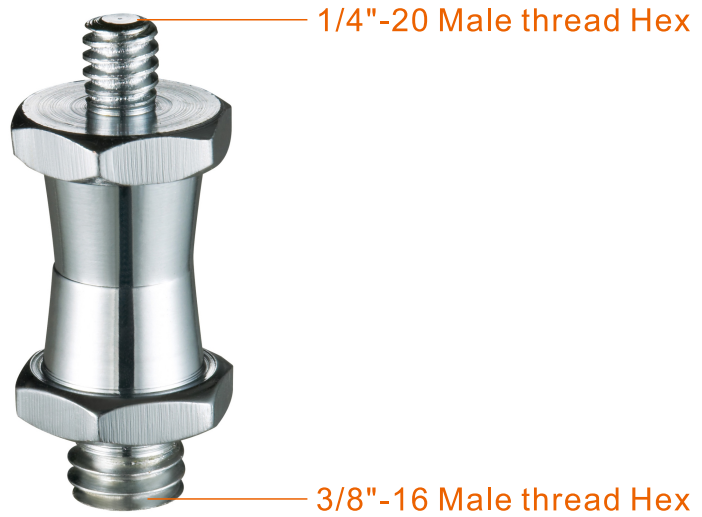

S-018

1/4"-20 Male Thread Hex to 3/8"-16 Male Thread Hex Adapter

Specifications

0.03kg / 0.07lb