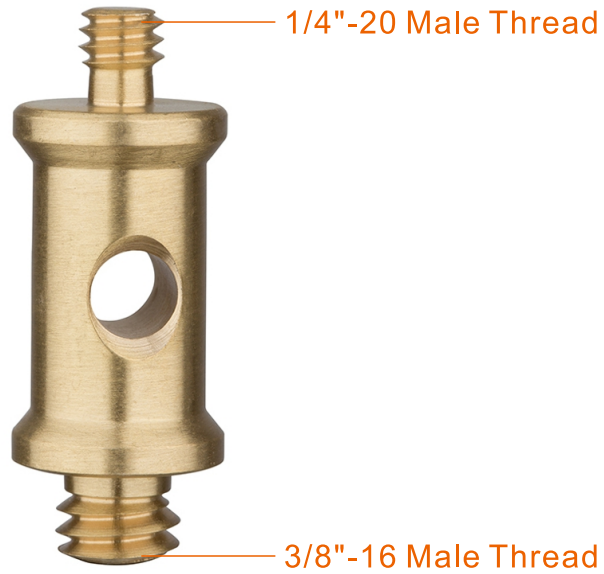

S-025

1/4"-20 Male to 3/8"-16 Male Thread Adapter

Specifications

0.03kg / 0.07lb

Brass

Net Weight

Material