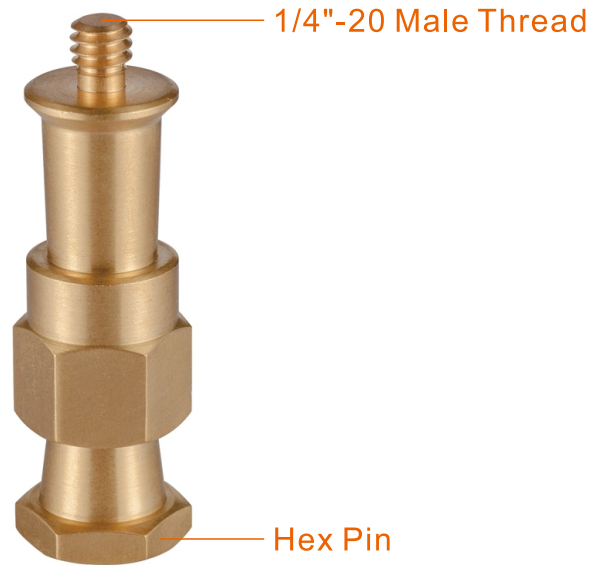

S-027

1/4"-20 Male Thread to Hex Pin Adapter

Specifications

0.07kg / 0.2lb

Brass

Net Weight

Material