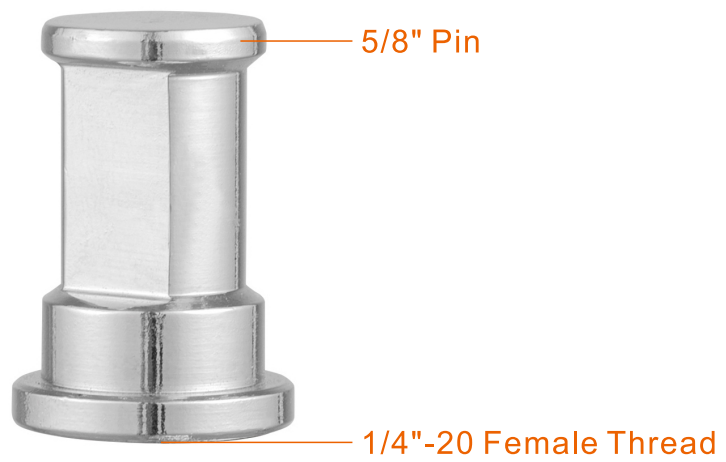

# S-034

1/4"-20 Female Thread to 5/8" Pin Adapter

## Specifications

0.02kg / 0.04lb