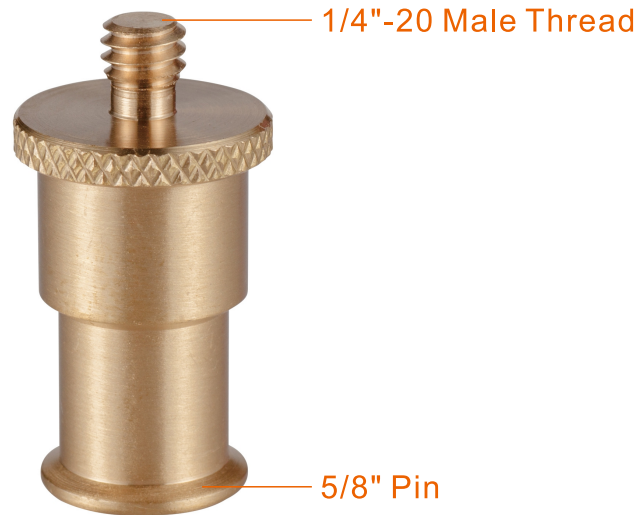

# S-041

1/4"-20 Male Thread to 5/8" Pin Adapter

## Specifications

0.04kg / 0.09lb

Brass

Net Weight

Material