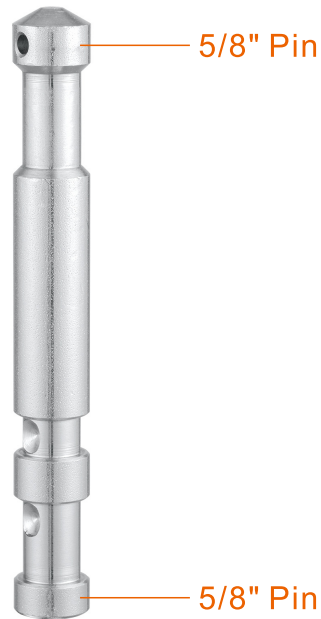

S-044

Double 5/8" Pin Adapter

Specifications

0.16kg / 0.4lb

125mm / 4.9in

Net Weight

Length