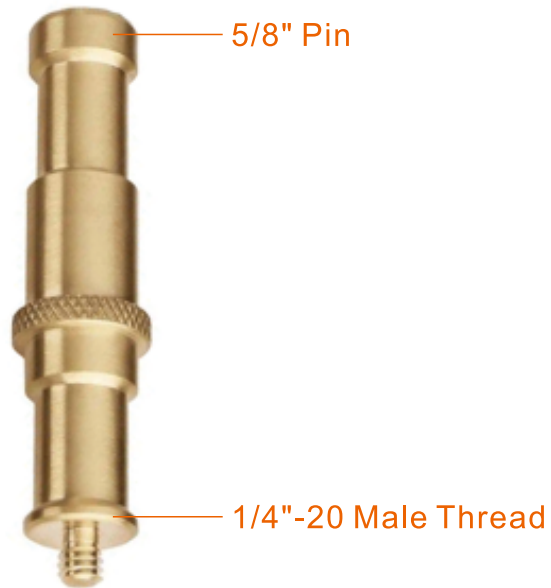

# S-047

1/4"-20 Male Thread to 5/8" Pin Adapter

## Specifications

0.12kg / 0.3lb

Brass

Net Weight

Material