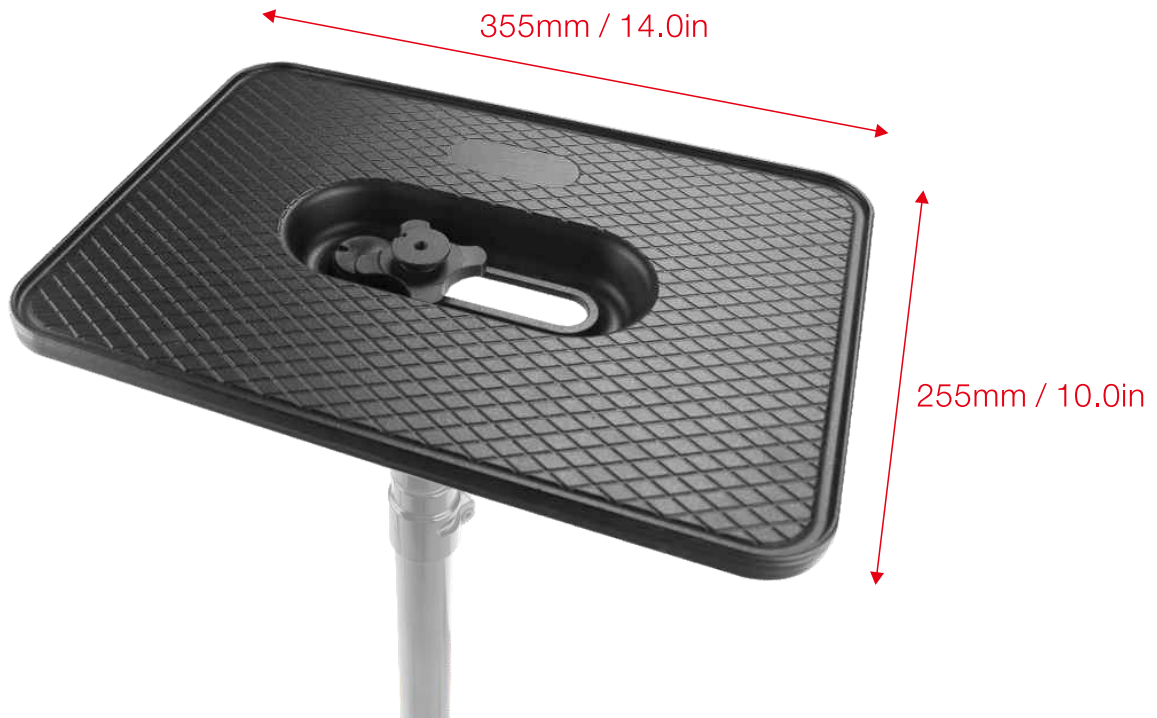

S-052A

Laptop Tray

Specifications

Size	355x255mm / 14.0x10.0in
------	-------------------------

Net Weight	1090g / 2.4lb
------------	---------------