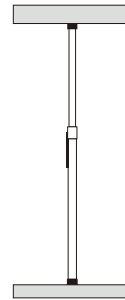

## Specifications

95cm / 37.4in

135cm / 53.1in

40,45mm / 1.6, 1.8in

**SECTION** 2

1.86kg / 4.1lb

15kg / 33lb

Minimum Height

Maximum Height

Center Tube Size

Net Weight

Payload Range