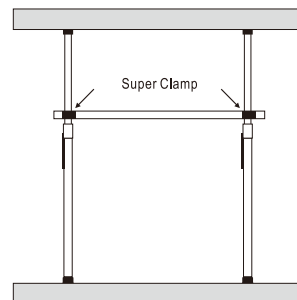

## Specifications

95cm / 37.4in

135cm / 53.1in

40,45mm / 1.6, 1.8in

**SECTION** 2

1.86kg / 4.1lb

15kg / 33lb

Minimum Height

Maximum Height

Center Tube Size

Net Weight

Payload Range