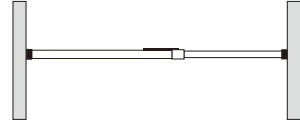

## Specifications

95cm / 37.4in

135cm / 53.1in

40,45mm / 1.6, 1.8in

**SECTION** 2

1.86kg / 4.1lb

15kg / 33lb

Minimum Height

Maximum Height

Center Tube Size

Net Weight

Payload Range