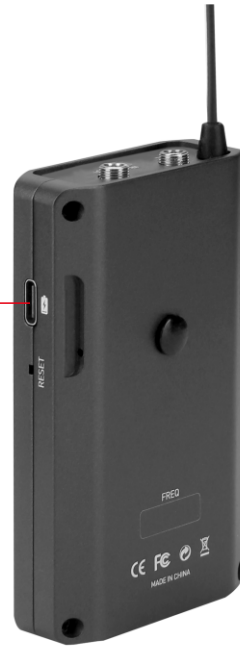

The magic life in the image world

E-IMAGE

ST100 Portable Transmitter

Power Supply System

USB charging port

Specifications

Channel	100CHs
Wireless Frequency Range	UHF500~900MHz
Frequency Response	60Hz~15KHz
Transmitting Power	10mW(Low) / 30mW(High)
Stray Radiation	< -60dB
Audio T.H.D	< 0.5%@1KHz
High pass filter	-75Hz(Low) / -150Hz(High)
Audio Output	Mono
Display Screen	LCD
Working Distance	In line-of-sight area(120m) / In barrier area(60m)
Power	Type-C 3.5 hours full,DC 5V@1000mA
Battery	Built-in li-ion battery,3.7V,1800mA/Hour
Working Time	10Hours
Size	96x60x19mm
Operating Temperature	0-50℃
Material	Aluminum

Accessories

USB to Type-c Cable

Clip-on Microphone

Belt Clip