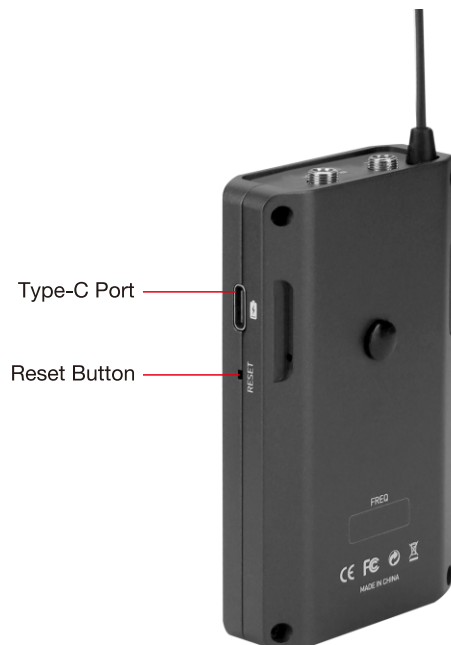

The magic life in the image world

E-IMAGE

ST100 Portable Transmitter

Power Supply System

USB charging port

Specifications

Channel	100CHs
Wireless Frequency Range	UHF500~900MHz
Frequency Response	60Hz~15KHz
Transmitting Power	10mW(Low) / 30mW(High)
Stray Radiation	< -60dB
Audio T.H.D	< 0.5%@1KHz
High pass filter	-75Hz(Low) / -150Hz(High)
Audio Output	Mono
Display Screen	LCD
Working Distance	In line-of-sight area(120m) / In barrier area(60m)
Power	Type-C 3.5 hours full,DC 5V@1000mA
Battery	Built-in li-ion battery,3.7V,1800mA/Hour
Working Time	10Hours
Size	96x60x19mm
Operating Temperature	0-50℃
Material	Aluminum

Accessories

USB to Type-c Cable

Clip-on Microphone

Belt Clip