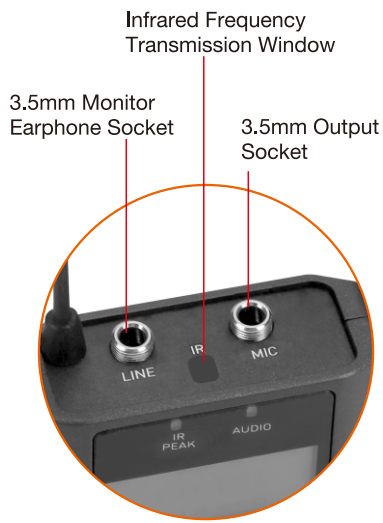

The magic life in the image world

E-IMAGE

ST100 Portable Transmitter

Power Supply System

USB charging port

Specifications

Channel	100CHs
Wireless Frequency Range	UHF500~900MHz
Frequency Response	60Hz~15KHz
Transmitting Power	10mW(Low) / 30mW(High)
Stray Radiation	< -60dB
Audio T.H.D	< 0.5%@1KHz
High pass filter	-75Hz(Low) / -150Hz(High)
Audio Output	Mono
Display Screen	LCD
Working Distance	In line-of-sight area(120m) / In barrier area(60m)
Power	Type-C 3.5 hours full,DC 5V@1000mA
Battery	Built-in li-ion battery,3.7V,1800mA/Hour
Working Time	10Hours
Size	96x60x19mm
Operating Temperature	0-50℃
Material	Aluminum

Accessories

USB to Type-c Cable

Clip-on Microphone

Belt Clip