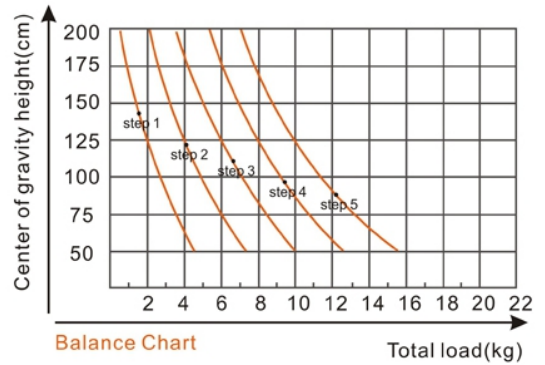

The magic life in the image world

E-IMAGE

7081H 100mm Fluid Head

-  100mm
-  12.0kg
26.5lbs
-  2.8kg
6.2lbs
-  0-5

FEATURES

1 plus 0 grades of pan & tilt drag

5 plus 0 steps of counterbalance

Quick install plate

Bubble level

SPECIFICATIONS

Model	7081H
 Payload Range	6.0-12.0kg / 13.2-26.5lbs
 Counterbalance Range	0-5
 Grades Of Pan Drag	0-1
 Grades Of Tilt Drag	0-1
 Tilt Range	-50°/+90°
 Temperature Range	-30°C~+60°C
 Bowl Size	100mm
 Net Weight	2.8kg / 6.2lbs