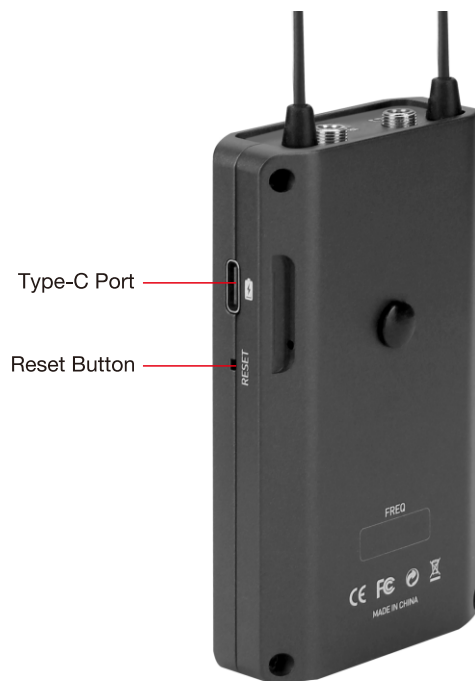

The magic life in the image world

E-IMAGE

DR200 Dual-Channel Portable Receiver

Power Supply System

USB charging port

Specifications

Channel	A/ B 100CHs
Wireless Frequency Range	UHF500~900MHz
Frequency Response	60Hz~15KHz
Transmitting Power	10mW(Low) / 30mW(High)
Stray Radiation	< -60dB
Audio T.H.D	< 0.5%@1KHz
High pass filter	-75Hz(Low) / -150Hz(High)
Audio Output	Mono / Stereo
Display Screen	LCD
Working Distance	In line-of-sight area(120m) / In barrier area(60m)
Power	Type-C 3.5 hours full,DC 5V@1000mA
Battery	Built-in li-ion battery,3.7V,1800mA/Hour
Working Time	10Hours
Size	96x60x19mm
Operating Temperature	0-50℃
Material	Aluminum

Accessories

XLR to 3.5mm Cable

USB to Type-c Cable

TRRS Cable (For Phone) x1
TRS Cable (For Camera) x1

Cold Shoe Adapter

Belt Clip