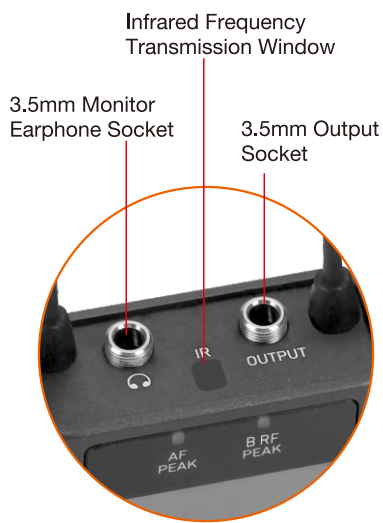

The magic life in the image world

E-IMAGE

DR200 Dual-Channel Portable Receiver

Power Supply System

USB charging port

Specifications

Channel	A/ B 100CHs
Wireless Frequency Range	UHF500~900MHz
Frequency Response	60Hz~15KHz
Transmitting Power	10mW(Low) / 30mW(High)
Stray Radiation	< -60dB
Audio T.H.D	< 0.5%@1KHz
High pass filter	-75Hz(Low) / -150Hz(High)
Audio Output	Mono / Stereo
Display Screen	LCD
Working Distance	In line-of-sight area(120m) / In barrier area(60m)
Power	Type-C 3.5 hours full,DC 5V@1000mA
Battery	Built-in li-ion battery,3.7V,1800mA/Hour
Working Time	10Hours
Size	96x60x19mm
Operating Temperature	0-50℃
Material	Aluminum

Accessories

XLR to 3.5mm Cable

USB to Type-c Cable

TRRS Cable (For Phone) x1
TRS Cable (For Camera) x1

Cold Shoe Adapter

Belt Clip