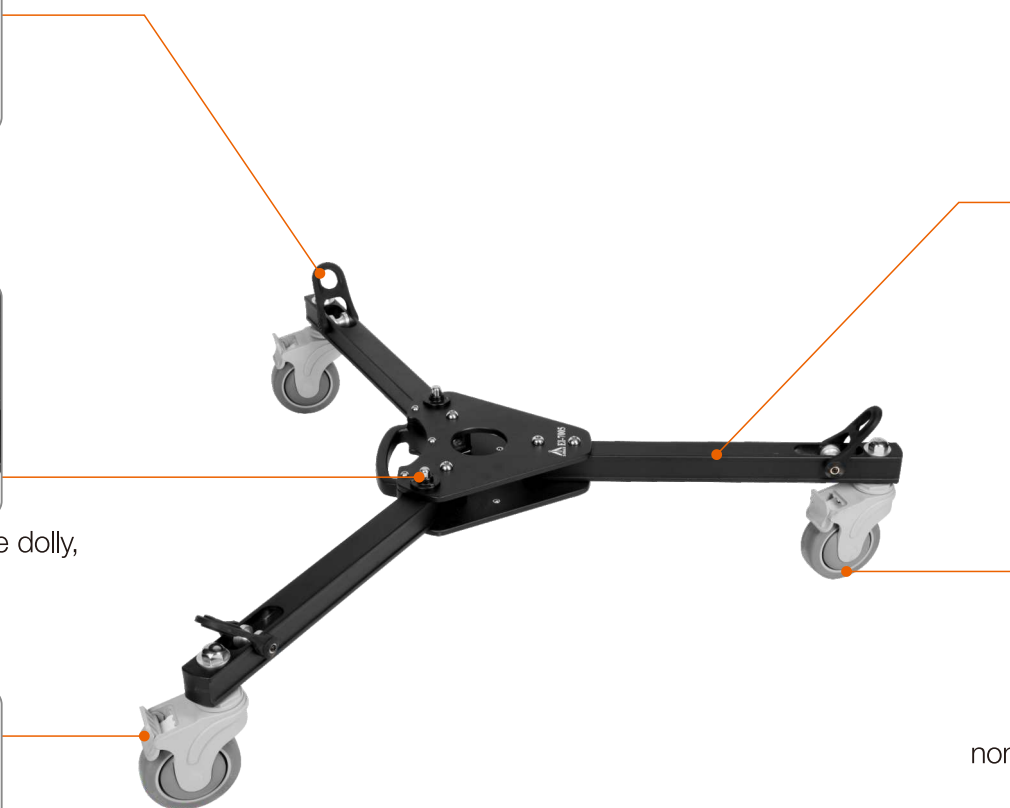

## EI-7005 Video Dolly

Super sturdy, designed for heavy duty systems. The 100mm/4 inch wheels can be individually braked. Folds for transporting.

Leg setting rubber.

Pull the knob to extend the dolly, easy to go out.

Each wheel incorporates its own foot-activated brake.

High quality aluminum tube.

100mm

The rubber wheels are non-marring during normal use, protecting the floor surface.

### Specifications:

Payload	100.0kg / 220.0lbs
Net weight	6.8kg / 15.0lbs
Footprint dia.	100cm / 39.4in
Casters dia.	100mm / 3.9in
Working height	18.5cm / 7.3in